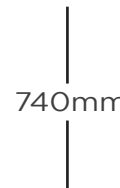

### DIMENSIONS & OPTIONS

W: 1000 - 2000mm  
D: 1200/1600mm

**Gianni Goal**

**Gianni A**

### FEATURES

- 25mm MFC floating desk tops
- Lockable sliding tops
- Scalloped cable access
- 50x50mm steel frame
- Cable tray included
- 10 year guarantee
- Levelling Feet
- Choice of full width or inset screens
- Starter/add-on configuration
- Single configurations available