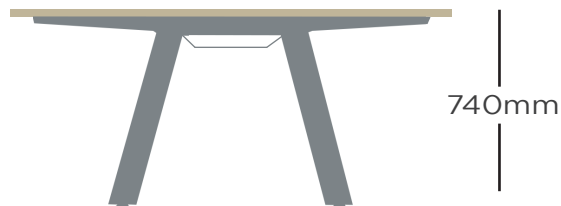

Form meets function in this beautiful premium bench desk, incorporating cable trays, sliding tops and a solid design. A high-end bench system with absolutely no compromise; if you want to make a statement, do it with Force.

### DIMENSIONS & OPTIONS

W: 1000 - 2000mm  
D: 1200/1600mm

### FEATURES

- 25mm MFC sliding desktops
- Scalloped cable access
- 100x100mm steel frame
- Cable tray included
- 10 year guarantee
- Levelling Feet
- Available screens: Infinite range only
- Starter/add-on configuration
- Single configurations available