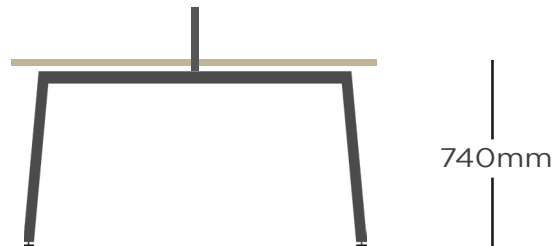

The Evolution bench comes equipped with cable trays, toolbar screens and flipup access, offering the full package. The integrated screen bracket provides an impressive support ideal for multi-monitor workstations. A great way to Incorporate company colours and stand out.

DIMENSIONS & OPTIONS

W: 1000 - 2000mm
D: 1200/1600mm

FEATURES

- 25mm MFC desk tops
- Flip-up cable access
- Multi-monitor toolbar screen
- 50x50mm steel frame
- Cable trays included
- 10 year guarantee
- Levelling Feet
- Starter/add-on configuration
- Single configurations available
- Free floating extension available