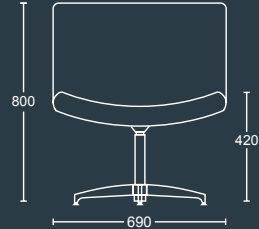

### DIMENSIONS

<b>WIDTH</b>	690mm
<b>DEPTH</b>	760mm
<b>SEAT HEIGHT</b>	400mm
<b>OVERALL HEIGHT</b>	745mm

### DIMENSIONS

<b>WIDTH</b>	690mm
<b>DEPTH</b>	710mm
<b>SEAT HEIGHT</b>	TBC
<b>OVERALL HEIGHT</b>	TBC

**pulse**  
DESIGN

Parkside Mill, Walter Street, Blackburn, Lancashire BB1 1TL  
 Telephone: 01254 673 400 Fax: 01254 665 571  
 Email: sales@pulse-design.co.uk www.pulse-design.co.uk