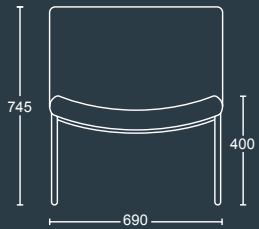

### DIMENSIONS

<b>WIDTH</b>	690mm
<b>DEPTH</b>	760mm
<b>SEAT HEIGHT</b>	400mm
<b>OVERALL HEIGHT</b>	745mm

### DIMENSIONS

<b>WIDTH</b>	690mm
<b>DEPTH</b>	710mm
<b>SEAT HEIGHT</b>	TBC
<b>OVERALL HEIGHT</b>	TBC

**pulse**  
DESIGN

Parkside Mill, Walter Street, Blackburn, Lancashire BB1 1TL  
 Telephone: 01254 673 400 Fax: 01254 665 571  
 Email: sales@pulse-design.co.uk www.pulse-design.co.uk