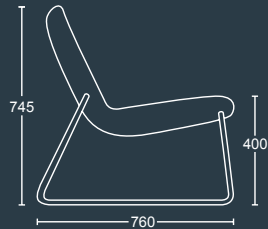

### DIMENSIONS

<b>WIDTH</b>	690mm
<b>DEPTH</b>	760mm
<b>SEAT HEIGHT</b>	400mm
<b>OVERALL HEIGHT</b>	745mm

### WAVE - FS

Wave chair with four star swivel base.

### DIMENSIONS

<b>WIDTH</b>	690mm
<b>DEPTH</b>	710mm
<b>SEAT HEIGHT</b>	TBC
<b>OVERALL HEIGHT</b>	TBC

**pulse**  
DESIGN

Parkside Mill, Walter Street, Blackburn, Lancashire BB1 1TL  
 Telephone: 01254 673 400 Fax: 01254 665 571  
 Email: sales@pulse-design.co.uk www.pulse-design.co.uk