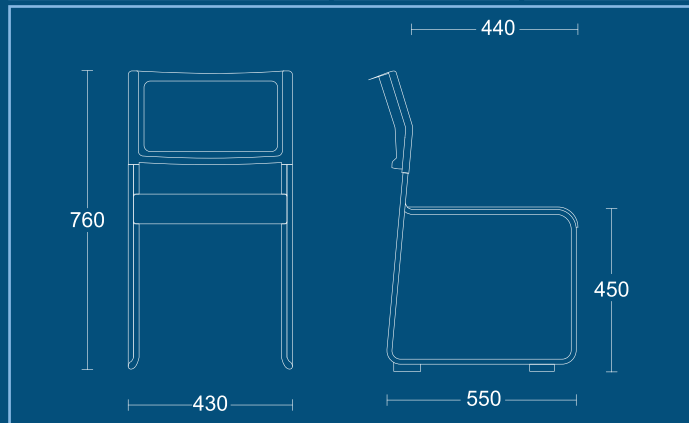

**DIMENSIONS**  
WIDTH 430mm  
DEPTH 550mm  
SEAT HEIGHT 430mm  
OVERALL HEIGHT 760mm

**VS (SP)**  
Sled frame chair with upholstered seat pad.

**DIMENSIONS**  
WIDTH 430mm  
DEPTH 550mm  
SEAT HEIGHT 430mm  
OVERALL HEIGHT 760mm

**VS (SBP)**  
Sled frame chair with upholstered seat and back pad.

**DIMENSIONS**  
WIDTH 430mm  
DEPTH 550mm  
SEAT HEIGHT 430mm  
OVERALL HEIGHT 760mm

VERSA

**VSA**  
Sled frame black polypropylene armchair.

**DIMENSIONS**  
WIDTH 520mm  
DEPTH 550mm  
SEAT HEIGHT 430mm  
OVERALL HEIGHT 760mm

**VSA (SP)**  
Sled frame armchair with upholstered seat pad.

**DIMENSIONS**  
WIDTH 520mm  
DEPTH 550mm  
SEAT HEIGHT 430mm  
OVERALL HEIGHT 760mm

DIMENSIONS	
WIDTH	470mm
DEPTH	550mm
SEAT HEIGHT	430mm
OVERALL HEIGHT	760mm

**VSWTA (SP)**

Sled frame black polypropylene chair with writing tablet.

DIMENSIONS	
WIDTH	470mm
DEPTH	550mm
SEAT HEIGHT	430mm
OVERALL HEIGHT	760mm