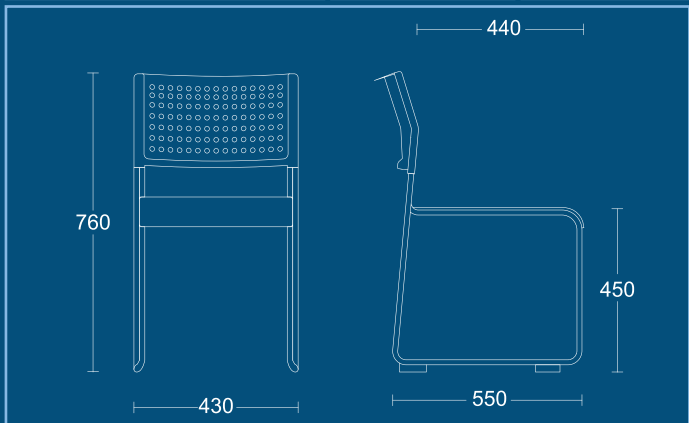

**DIMENSIONS**  
WIDTH 430mm  
DEPTH 550mm  
SEAT HEIGHT 430mm  
OVERALL HEIGHT 760mm

**VS (SP)**  
Sled frame chair with upholstered seat pad.

**DIMENSIONS**  
WIDTH 430mm  
DEPTH 550mm  
SEAT HEIGHT 430mm  
OVERALL HEIGHT 760mm

**VS (SBP)**  
Sled frame chair with upholstered seat and back pad.

**DIMENSIONS**  
WIDTH 430mm  
DEPTH 550mm  
SEAT HEIGHT 430mm  
OVERALL HEIGHT 760mm

VERSA

**VSA**  
Sled frame black polypropylene armchair.

**DIMENSIONS**  
WIDTH 520mm  
DEPTH 550mm  
SEAT HEIGHT 430mm  
OVERALL HEIGHT 760mm

**VSA (SP)**  
Sled frame armchair with upholstered seat pad.

**DIMENSIONS**  
WIDTH 520mm  
DEPTH 550mm  
SEAT HEIGHT 430mm  
OVERALL HEIGHT 760mm

DIMENSIONS	
WIDTH	470mm
DEPTH	550mm
SEAT HEIGHT	430mm
OVERALL HEIGHT	760mm

**VSWTA (SP)**

Sled frame black polypropylene chair with writing tablet.

DIMENSIONS	
WIDTH	470mm
DEPTH	550mm
SEAT HEIGHT	430mm
OVERALL HEIGHT	760mm