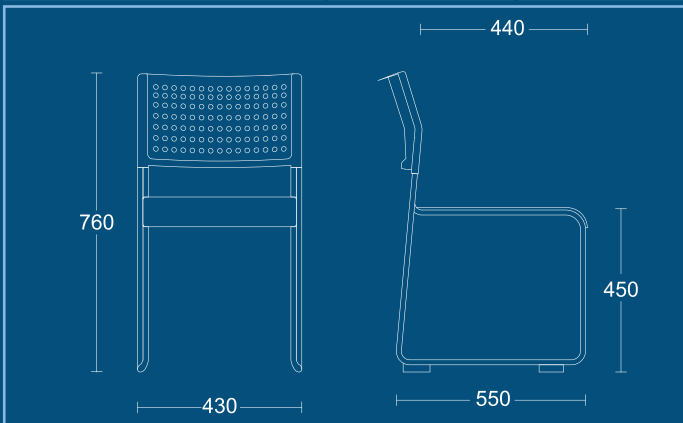

**DIMENSIONS**  
WIDTH 430mm  
DEPTH 550mm  
SEAT HEIGHT 430mm  
OVERALL HEIGHT 760mm

**VS (SP)**  
Sled frame chair with upholstered seat pad.

**DIMENSIONS**  
WIDTH 430mm  
DEPTH 550mm  
SEAT HEIGHT 430mm  
OVERALL HEIGHT 760mm

**VS (SBP)**  
Sled frame chair with upholstered seat and back pad.

**DIMENSIONS**  
WIDTH 430mm  
DEPTH 550mm  
SEAT HEIGHT 430mm  
OVERALL HEIGHT 760mm

VERSA

**VSA**  
Sled frame black polypropylene armchair.

**DIMENSIONS**  
WIDTH 520mm  
DEPTH 550mm  
SEAT HEIGHT 430mm  
OVERALL HEIGHT 760mm

**VSA (SP)**  
Sled frame armchair with upholstered seat pad.

**DIMENSIONS**  
WIDTH 520mm  
DEPTH 550mm  
SEAT HEIGHT 430mm  
OVERALL HEIGHT 760mm

DIMENSIONS	
WIDTH	470mm
DEPTH	550mm
SEAT HEIGHT	430mm
OVERALL HEIGHT	760mm

**VSWTA (SP)**

Sled frame black polypropylene chair with writing tablet.

DIMENSIONS	
WIDTH	470mm
DEPTH	550mm
SEAT HEIGHT	430mm
OVERALL HEIGHT	760mm