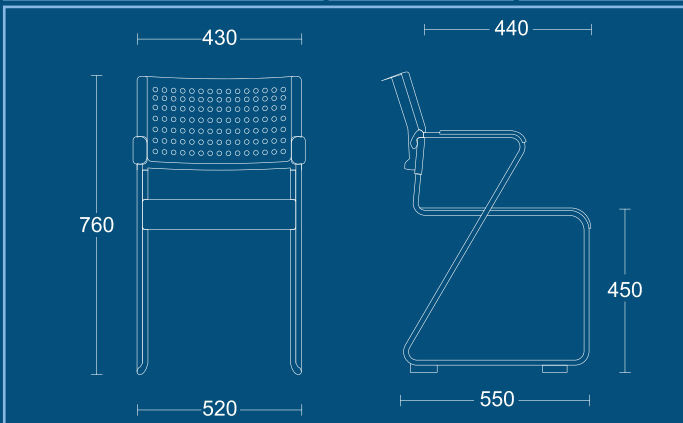

**DIMENSIONS**  
WIDTH 520mm  
DEPTH 550mm  
SEAT HEIGHT 430mm  
OVERALL HEIGHT 760mm

**VSA (SP)**  
Sled frame armchair with upholstered seat pad.

**DIMENSIONS**  
WIDTH 520mm  
DEPTH 550mm  
SEAT HEIGHT 430mm  
OVERALL HEIGHT 760mm

**VSA (SBP)**  
Sled frame armchair with upholstered seat and back pad.

**DIMENSIONS**  
WIDTH 520mm  
DEPTH 550mm  
SEAT HEIGHT 430mm  
OVERALL HEIGHT 760mm

VERSA

**VSWTA**

Sled frame black polypropylene chair with writing tablet.

DIMENSIONS	
WIDTH	470mm
DEPTH	550mm
SEAT HEIGHT	430mm
OVERALL HEIGHT	760mm

**VSWTA (SP)**

Sled frame black polypropylene chair with writing tablet.

DIMENSIONS	
WIDTH	470mm
DEPTH	550mm
SEAT HEIGHT	430mm
OVERALL HEIGHT	760mm

**VSWTA (SBP)**

Sled frame black polypropylene chair with writing tablet.

DIMENSIONS	
WIDTH	470mm
DEPTH	550mm
SEAT HEIGHT	430mm
OVERALL HEIGHT	760mm

**PSI Seating Limited**

Parkside Mill  
Walter Street  
Blackburn  
Lancashire  
BB1 1TL