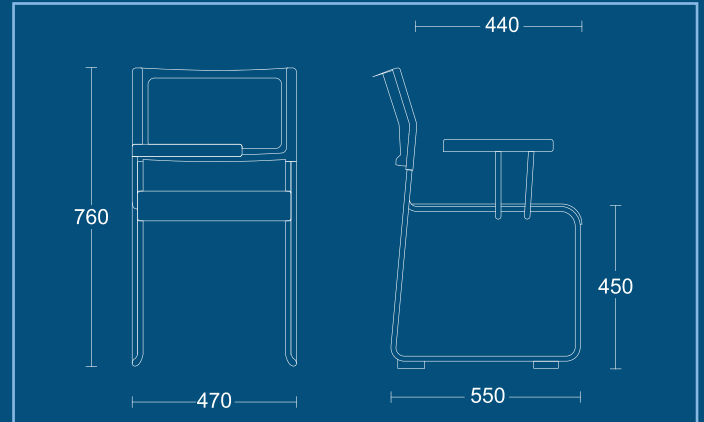

**DIMENSIONS**  
WIDTH 520mm  
DEPTH 550mm  
SEAT HEIGHT 430mm  
OVERALL HEIGHT 760mm

**VSA (SP)**  
Sled frame armchair with upholstered seat pad.

**DIMENSIONS**  
WIDTH 520mm  
DEPTH 550mm  
SEAT HEIGHT 430mm  
OVERALL HEIGHT 760mm

**VSA (SBP)**  
Sled frame armchair with upholstered seat and back pad.

**DIMENSIONS**  
WIDTH 520mm  
DEPTH 550mm  
SEAT HEIGHT 430mm  
OVERALL HEIGHT 760mm

VERSA

**VSWTA**

Sled frame black polypropylene chair with writing tablet.

DIMENSIONS	
WIDTH	470mm
DEPTH	550mm
SEAT HEIGHT	430mm
OVERALL HEIGHT	760mm

**VSWTA (SP)**

Sled frame black polypropylene chair with writing tablet.

DIMENSIONS	
WIDTH	470mm
DEPTH	550mm
SEAT HEIGHT	430mm
OVERALL HEIGHT	760mm

**VSWTA (SBP)**

Sled frame black polypropylene chair with writing tablet.

DIMENSIONS	
WIDTH	470mm
DEPTH	550mm
SEAT HEIGHT	430mm
OVERALL HEIGHT	760mm

**PSI Seating Limited**

Parkside Mill  
Walter Street  
Blackburn  
Lancashire  
BB1 1TL