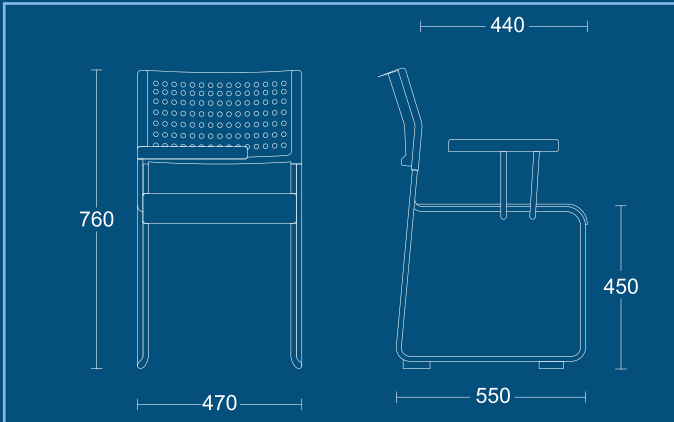

**DIMENSIONS**  
WIDTH 520mm  
DEPTH 550mm  
SEAT HEIGHT 430mm  
OVERALL HEIGHT 760mm

**VSA (SP)**  
Sled frame armchair with upholstered seat pad.

**DIMENSIONS**  
WIDTH 520mm  
DEPTH 550mm  
SEAT HEIGHT 430mm  
OVERALL HEIGHT 760mm

**VSA (SBP)**  
Sled frame armchair with upholstered seat and back pad.

**DIMENSIONS**  
WIDTH 520mm  
DEPTH 550mm  
SEAT HEIGHT 430mm  
OVERALL HEIGHT 760mm

VERSA

**VSWTA**

Sled frame black polypropylene chair with writing tablet.

DIMENSIONS	
WIDTH	470mm
DEPTH	550mm
SEAT HEIGHT	430mm
OVERALL HEIGHT	760mm

**VSWTA (SP)**

Sled frame black polypropylene chair with writing tablet.

DIMENSIONS	
WIDTH	470mm
DEPTH	550mm
SEAT HEIGHT	430mm
OVERALL HEIGHT	760mm

**VSWTA (SBP)**

Sled frame black polypropylene chair with writing tablet.

DIMENSIONS	
WIDTH	470mm
DEPTH	550mm
SEAT HEIGHT	430mm
OVERALL HEIGHT	760mm

**PSI Seating Limited**

Parkside Mill  
Walter Street  
Blackburn  
Lancashire  
BB1 1TL