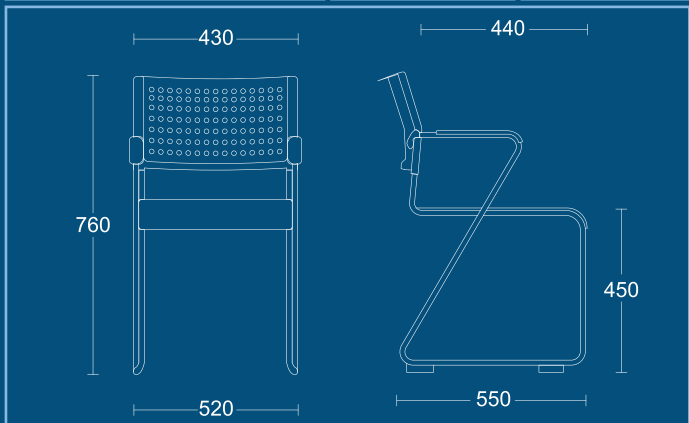

**DIMENSIONS**  
WIDTH 520mm  
DEPTH 550mm  
SEAT HEIGHT 430mm  
OVERALL HEIGHT 760mm

**VSA (SP)**  
Sled frame armchair with upholstered seat pad.

**DIMENSIONS**  
WIDTH 520mm  
DEPTH 550mm  
SEAT HEIGHT 430mm  
OVERALL HEIGHT 760mm

**VSA (SBP)**  
Sled frame armchair with upholstered seat and back pad.

**DIMENSIONS**  
WIDTH 520mm  
DEPTH 550mm  
SEAT HEIGHT 430mm  
OVERALL HEIGHT 760mm

VERSA

**VSWTA**

Sled frame black polypropylene chair with writing tablet.

DIMENSIONS	
WIDTH	470mm
DEPTH	550mm
SEAT HEIGHT	430mm
OVERALL HEIGHT	760mm

**VSWTA (SP)**

Sled frame black polypropylene chair with writing tablet.

DIMENSIONS	
WIDTH	470mm
DEPTH	550mm
SEAT HEIGHT	430mm
OVERALL HEIGHT	760mm

**VSWTA (SBP)**

Sled frame black polypropylene chair with writing tablet.

DIMENSIONS	
WIDTH	470mm
DEPTH	550mm
SEAT HEIGHT	430mm
OVERALL HEIGHT	760mm

**PSI Seating Limited**

Parkside Mill  
Walter Street  
Blackburn  
Lancashire  
BB1 1TL