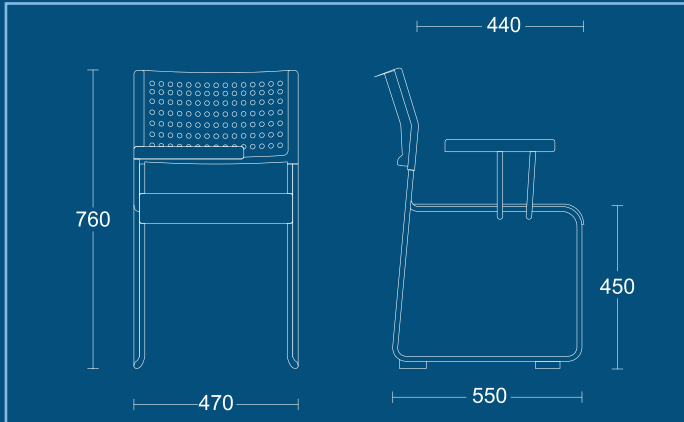

**DIMENSIONS**  
WIDTH 520mm  
DEPTH 550mm  
SEAT HEIGHT 430mm  
OVERALL HEIGHT 760mm

**VSA (SP)**  
Sled frame armchair with upholstered seat pad.

**DIMENSIONS**  
WIDTH 520mm  
DEPTH 550mm  
SEAT HEIGHT 430mm  
OVERALL HEIGHT 760mm

**VSA (SBP)**  
Sled frame armchair with upholstered seat and back pad.

**DIMENSIONS**  
WIDTH 520mm  
DEPTH 550mm  
SEAT HEIGHT 430mm  
OVERALL HEIGHT 760mm

VERSA

**VSWTA**

Sled frame black polypropylene chair with writing tablet.

DIMENSIONS	
WIDTH	470mm
DEPTH	550mm
SEAT HEIGHT	430mm
OVERALL HEIGHT	760mm

**VSWTA (SP)**

Sled frame black polypropylene chair with writing tablet.

DIMENSIONS	
WIDTH	470mm
DEPTH	550mm
SEAT HEIGHT	430mm
OVERALL HEIGHT	760mm

**VSWTA (SBP)**

Sled frame black polypropylene chair with writing tablet.

DIMENSIONS	
WIDTH	470mm
DEPTH	550mm
SEAT HEIGHT	430mm
OVERALL HEIGHT	760mm

**PSI Seating Limited**

Parkside Mill  
Walter Street  
Blackburn  
Lancashire  
BB1 1TL