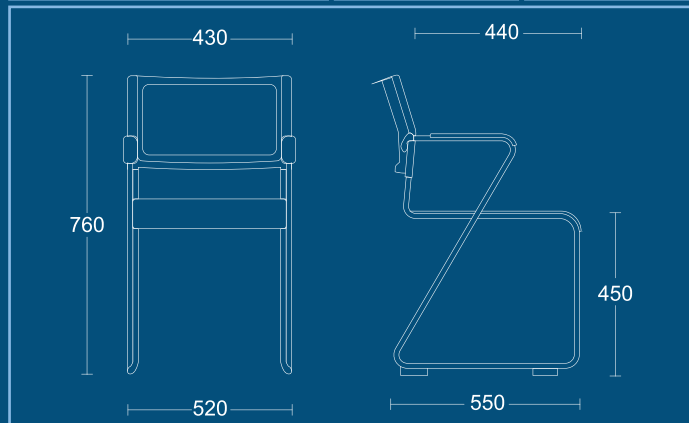

**VS (SBP)**  
Sled frame chair with upholstered seat and back pad.

**DIMENSIONS**  
WIDTH 430mm  
DEPTH 550mm  
SEAT HEIGHT 430mm  
OVERALL HEIGHT 760mm

VERSA

**VSA**  
Sled frame black polypropylene armchair.

**DIMENSIONS**  
WIDTH 520mm  
DEPTH 550mm  
SEAT HEIGHT 430mm  
OVERALL HEIGHT 760mm

**VSA (SP)**  
Sled frame armchair with upholstered seat pad.

**DIMENSIONS**  
WIDTH 520mm  
DEPTH 550mm  
SEAT HEIGHT 430mm  
OVERALL HEIGHT 760mm

**VSA (SBP)**  
Sled frame armchair with upholstered seat and back pad.

**DIMENSIONS**  
WIDTH 520mm  
DEPTH 550mm  
SEAT HEIGHT 430mm  
OVERALL HEIGHT 760mm

VERSA

**VSWTA**

Sled frame black polypropylene chair with writing tablet.

DIMENSIONS	
WIDTH	470mm
DEPTH	550mm
SEAT HEIGHT	430mm
OVERALL HEIGHT	760mm

**VSWTA (SP)**

Sled frame black polypropylene chair with writing tablet.

DIMENSIONS	
WIDTH	470mm
DEPTH	550mm
SEAT HEIGHT	430mm
OVERALL HEIGHT	760mm