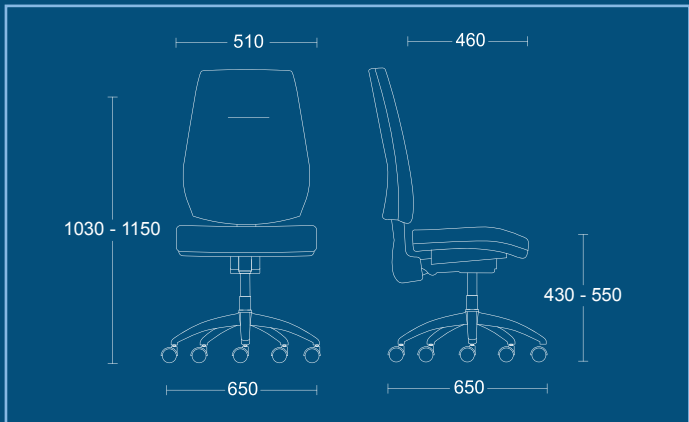

Standard Features

- Height adjustable ratchet back
- Black nylon stiletto base
- Integral seat slide on Mechanism (7)

Optional Features

- Seat Slide (SS)
- Chrome Stiletto Base (CSB)

VEGA - VG(3)

VEGA - VG(4)

VEGA - VG(3) / BLACK STILETTO BASE

VEGA - VG(3) / CHROME STILETTO BASE

VEGA

VG(1R)

High back task chair.

DIMENSIONS	
WIDTH	650mm
DEPTH	650mm
SEAT HEIGHT	430mm
HEIGHT	550mm
OVERALL HEIGHT	1030mm
	1150mm

VG(3)

High back task chair.

DIMENSIONS	
WIDTH	650mm
DEPTH	650mm
SEAT HEIGHT	430mm
HEIGHT	550mm
OVERALL HEIGHT	1030mm
	1150mm

VG(4)

High back task chair.

DIMENSIONS	
WIDTH	650mm
DEPTH	650mm
SEAT HEIGHT	460mm
HEIGHT	580mm
OVERALL HEIGHT	1060mm
	1180mm

VEGA

VG(7)

High back task chair.

DIMENSIONS	
WIDTH	650mm
DEPTH	650mm
SEAT HEIGHT	430mm
HEIGHT	550mm
OVERALL HEIGHT	1030mm
	1150mm

PSI Seating Limited

Parkside Mill
Walter Street
Blackburn
Lancashire
BB1 1TL