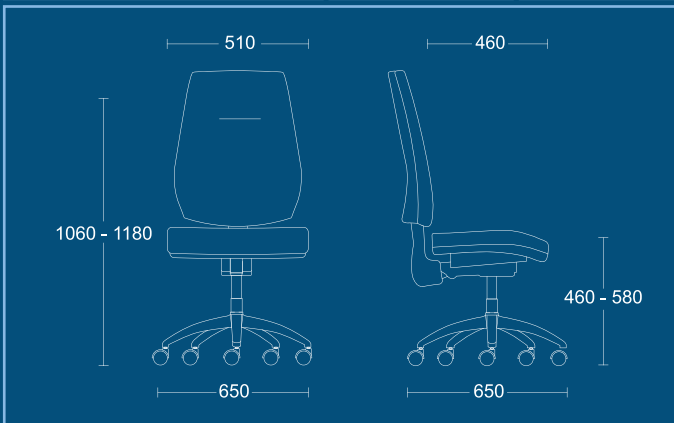

Standard Features

- Height adjustable ratchet back
- Black nylon stiletto base
- Integral seat slide on Mechanism (7)

Optional Features

- Seat Slide (SS)
- Chrome Stiletto Base (CSB)

VEGA - VG(3)

VEGA - VG(4)

VEGA - VG(3) / BLACK STILETTO BASE

VEGA - VG(3) / CHROME STILETTO BASE

VEGA

VG(1R)

High back task chair.

DIMENSIONS	
WIDTH	650mm
DEPTH	650mm
SEAT HEIGHT	430mm
HEIGHT	550mm
OVERALL HEIGHT	1030mm
	1150mm

VG(3)

High back task chair.

DIMENSIONS	
WIDTH	650mm
DEPTH	650mm
SEAT HEIGHT	430mm
HEIGHT	550mm
OVERALL HEIGHT	1030mm
	1150mm

VG(4)

High back task chair.

DIMENSIONS	
WIDTH	650mm
DEPTH	650mm
SEAT HEIGHT	460mm
HEIGHT	580mm
OVERALL HEIGHT	1060mm
	1180mm

VEGA

VG(7)

High back task chair.

DIMENSIONS	
WIDTH	650mm
DEPTH	650mm
SEAT HEIGHT	430mm
HEIGHT	550mm
OVERALL HEIGHT	1030mm
	1150mm

PSI Seating Limited

Parkside Mill
Walter Street
Blackburn
Lancashire
BB1 1TL