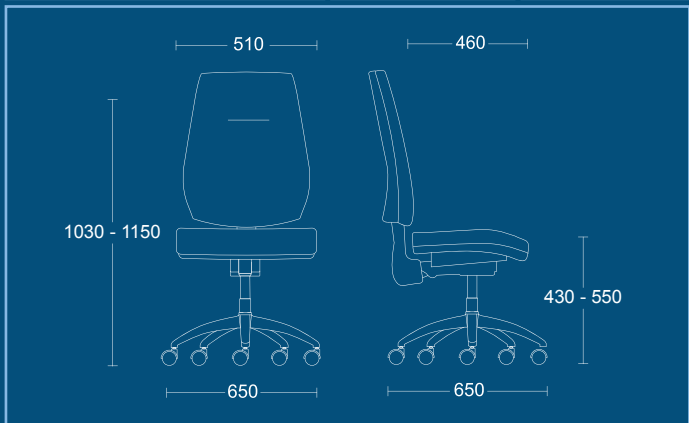

Standard Features

- Height adjustable ratchet back
- Black nylon stiletto base
- Integral seat slide on Mechanism (7)

Optional Features

- Seat Slide (SS)
- Chrome Stiletto Base (CSB)

VEGA - VG(3)

VEGA - VG(4)

VEGA - VG(3) / BLACK STILETTO BASE

VEGA - VG(3) / CHROME STILETTO BASE

VEGA

VG(1R)

High back task chair.

DIMENSIONS	
WIDTH	650mm
DEPTH	650mm
SEAT HEIGHT	430mm
HEIGHT	550mm
OVERALL HEIGHT	1030mm
	1150mm

VG(3)

High back task chair.

DIMENSIONS	
WIDTH	650mm
DEPTH	650mm
SEAT HEIGHT	430mm
HEIGHT	550mm
OVERALL HEIGHT	1030mm
	1150mm

VG(4)

High back task chair.

DIMENSIONS	
WIDTH	650mm
DEPTH	650mm
SEAT HEIGHT	460mm
HEIGHT	580mm
OVERALL HEIGHT	1060mm
	1180mm

VEGA

VG(7)

High back task chair.

DIMENSIONS	
WIDTH	650mm
DEPTH	650mm
SEAT HEIGHT	430mm
HEIGHT	550mm
OVERALL HEIGHT	1030mm
	1150mm

PSI Seating Limited

Parkside Mill
Walter Street
Blackburn
Lancashire
BB1 1TL