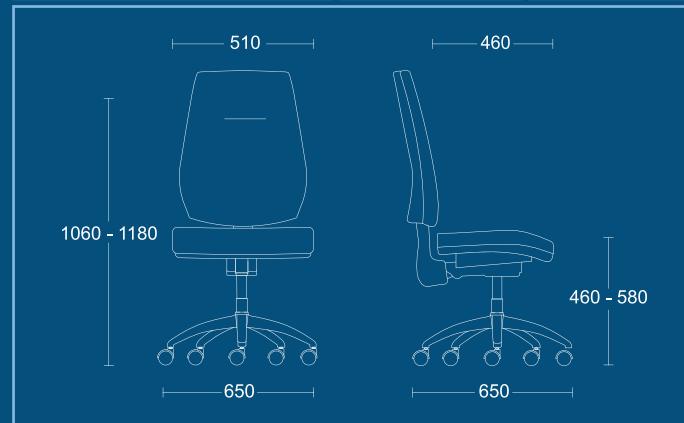

Standard Features

- Height adjustable ratchet back
- Black nylon stiletto base
- Integral seat slide on Mechanism (7)

Optional Features

- Seat Slide (SS)
- Chrome Stiletto Base (CSB)

VEGA - VG(3)

VEGA - VG(4)

VEGA - VG(3) / BLACK STILETTO BASE

VEGA - VG(3) / CHROME STILETTO BASE

VEGA

VG(1R)

High back task chair.

DIMENSIONS	
WIDTH	650mm
DEPTH	650mm
SEAT HEIGHT	430mm
HEIGHT	550mm
OVERALL HEIGHT	1030mm
	1150mm

VG(3)

High back task chair.

DIMENSIONS	
WIDTH	650mm
DEPTH	650mm
SEAT HEIGHT	430mm
HEIGHT	550mm
OVERALL HEIGHT	1030mm
	1150mm

VG(4)

High back task chair.

DIMENSIONS	
WIDTH	650mm
DEPTH	650mm
SEAT HEIGHT	460mm
HEIGHT	580mm
OVERALL HEIGHT	1060mm
	1180mm

VEGA

VG(7)

High back task chair.

DIMENSIONS	
WIDTH	650mm
DEPTH	650mm
SEAT HEIGHT	430mm
HEIGHT	550mm
OVERALL HEIGHT	1030mm
	1150mm

PSI Seating Limited

Parkside Mill
Walter Street
Blackburn
Lancashire
BB1 1TL