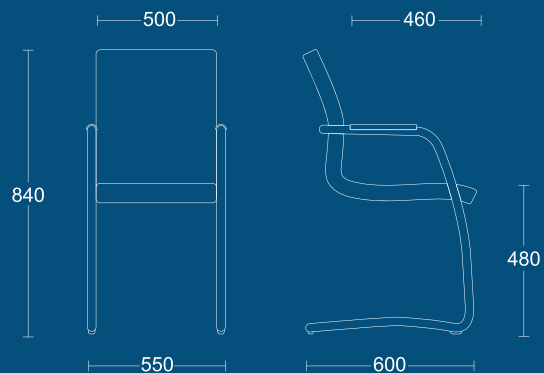

TWIST - TWCA

TWIST SIDE

TWCA

Fully upholstered armchair with chrome cantilever frame.

DIMENSIONS

WIDTH	550mm
DEPTH	600mm
SEAT HEIGHT	480mm
OVERALL HEIGHT	840mm

PSI Seating Limited

Parkside Mill
Walter Street
Blackburn
Lancashire
BB1 1TL