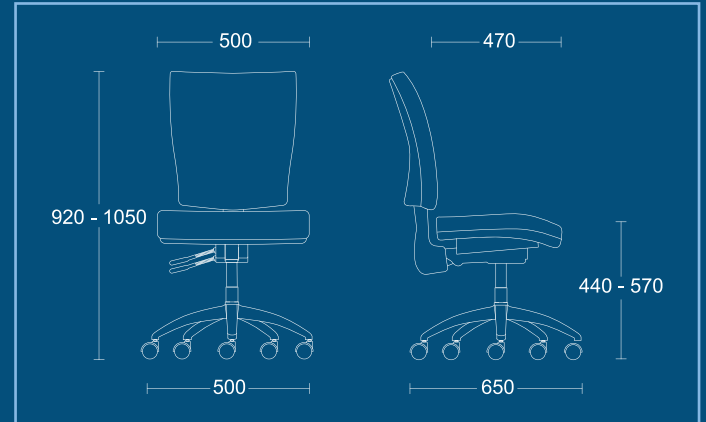

- High back
- Black nylon base

Optional Features

- Seat Slide (SS)
- Chrome Base (ACB)

TWIST - TW(10)AAT

TWIST - TW(9)AAT / BLACK NYLON BASE

TWIST - TW(9)AAT / POLISHED ALUMINIUM BASE

TWIST

TW(1R)

High back task chair.

DIMENSIONS	
WIDTH	500mm
DEPTH	650mm
SEAT HEIGHT	440mm
OVERALL HEIGHT	570mm
OVERALL HEIGHT	920mm
OVERALL HEIGHT	1050mm

TW(9)

High back task chair.

DIMENSIONS	
WIDTH	500mm
DEPTH	650mm
SEAT HEIGHT	440mm
OVERALL HEIGHT	570mm
OVERALL HEIGHT	920mm
OVERALL HEIGHT	1050mm

TW(10)

High back task chair.

DIMENSIONS	
WIDTH	500mm
DEPTH	650mm
SEAT HEIGHT	440mm
OVERALL HEIGHT	570mm
OVERALL HEIGHT	920mm
OVERALL HEIGHT	1050mm

TWIST SIDE

TWCA

Fully upholstered armchair with chrome cantilever frame.

DIMENSIONS	
WIDTH	550mm
DEPTH	600mm
SEAT HEIGHT	480mm
OVERALL HEIGHT	840mm

PSI Seating Limited

Parkside Mill
Walter Street
Blackburn
Lancashire
BB1 1TL

Telephone: **01254 673400**

Fax: **01254 665571**

Email: sales@psiseating.co.uk