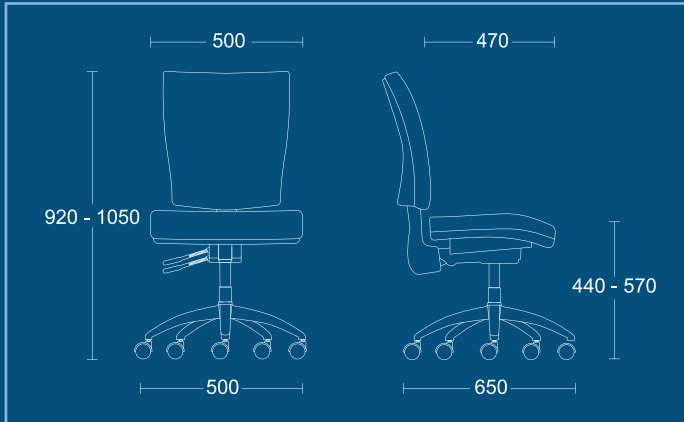

- High back
- Black nylon base

Optional Features

- Seat Slide (SS)
- Chrome Base (ACB)

TWIST - TW(10)AAT

TWIST - TW(9)AAT / BLACK NYLON BASE

TWIST - TW(9)AAT / POLISHED ALUMINIUM BASE

TWIST

TW(1R)

High back task chair.

DIMENSIONS	
WIDTH	500mm
DEPTH	650mm
SEAT HEIGHT	440mm
OVERALL HEIGHT	570mm
OVERALL HEIGHT	920mm
OVERALL HEIGHT	1050mm

TW(9)

High back task chair.

DIMENSIONS	
WIDTH	500mm
DEPTH	650mm
SEAT HEIGHT	440mm
OVERALL HEIGHT	570mm
OVERALL HEIGHT	920mm
OVERALL HEIGHT	1050mm

TW(10)

High back task chair.

DIMENSIONS	
WIDTH	500mm
DEPTH	650mm
SEAT HEIGHT	440mm
OVERALL HEIGHT	570mm
OVERALL HEIGHT	920mm
OVERALL HEIGHT	1050mm

TWIST SIDE

TWCA

Fully upholstered armchair with chrome cantilever frame.

DIMENSIONS	
WIDTH	550mm
DEPTH	600mm
SEAT HEIGHT	480mm
OVERALL HEIGHT	840mm

PSI Seating Limited

Parkside Mill
Walter Street
Blackburn
Lancashire
BB1 1TL

Telephone: **01254 673400**

Fax: **01254 665571**

Email: sales@psiseating.co.uk