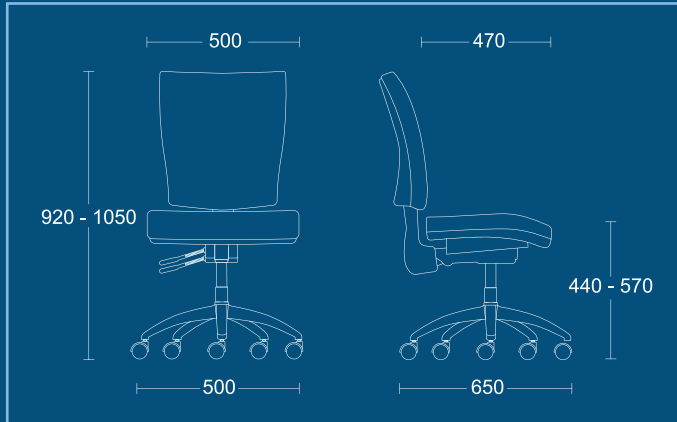

- High back
- Black nylon base

Optional Features

- Seat Slide (SS)
- Chrome Base (ACB)

TWIST - TW(10)AAT

TWIST - TW(9)AAT / BLACK NYLON BASE

TWIST - TW(9)AAT / POLISHED ALUMINIUM BASE

TWIST

TW(1R)

High back task chair.

DIMENSIONS	
WIDTH	500mm
DEPTH	650mm
SEAT HEIGHT	440mm
OVERALL HEIGHT	570mm
OVERALL HEIGHT	920mm
OVERALL HEIGHT	1050mm

TW(9)

High back task chair.

DIMENSIONS	
WIDTH	500mm
DEPTH	650mm
SEAT HEIGHT	440mm
OVERALL HEIGHT	570mm
OVERALL HEIGHT	920mm
OVERALL HEIGHT	1050mm

TW(10)

High back task chair.

DIMENSIONS	
WIDTH	500mm
DEPTH	650mm
SEAT HEIGHT	440mm
OVERALL HEIGHT	570mm
OVERALL HEIGHT	920mm
OVERALL HEIGHT	1050mm

TWIST SIDE

TWCA

Fully upholstered armchair with chrome cantilever frame.

DIMENSIONS	
WIDTH	550mm
DEPTH	600mm
SEAT HEIGHT	480mm
OVERALL HEIGHT	840mm

PSI Seating Limited

Parkside Mill
Walter Street
Blackburn
Lancashire
BB1 1TL

Telephone: **01254 673400**

Fax: **01254 665571**

Email: sales@psiseating.co.uk