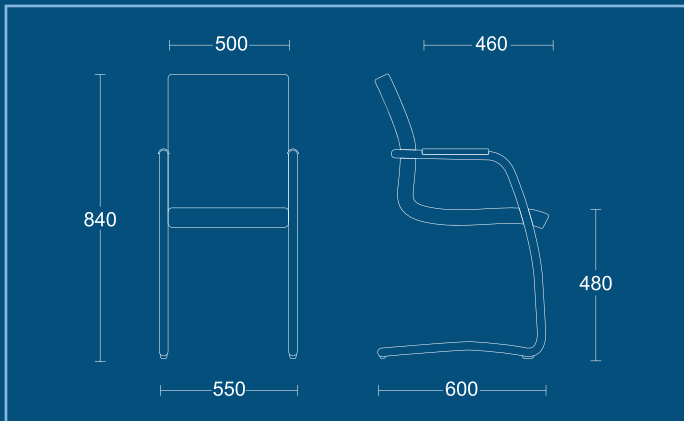

High back task chair.

DIMENSIONS	
WIDTH	500mm
DEPTH	650mm
SEAT HEIGHT	440mm
OVERALL HEIGHT	570mm
OVERALL HEIGHT	920mm
OVERALL HEIGHT	1050mm

TW(9)

High back task chair.

DIMENSIONS	
WIDTH	500mm
DEPTH	650mm
SEAT HEIGHT	440mm
OVERALL HEIGHT	570mm
OVERALL HEIGHT	920mm
OVERALL HEIGHT	1050mm

TW(10)

High back task chair.

DIMENSIONS	
WIDTH	500mm
DEPTH	650mm
SEAT HEIGHT	440mm
OVERALL HEIGHT	570mm
OVERALL HEIGHT	920mm
OVERALL HEIGHT	1050mm

TWIST SIDE

TWCA

Fully upholstered armchair with chrome cantilever frame.

DIMENSIONS	
WIDTH	550mm
DEPTH	600mm
SEAT HEIGHT	480mm
OVERALL HEIGHT	840mm

PSI Seating Limited

Parkside Mill
Walter Street
Blackburn
Lancashire
BB1 1TL

Telephone: **01254 673400**

Fax: **01254 665571**

Email: sales@psiseating.co.uk