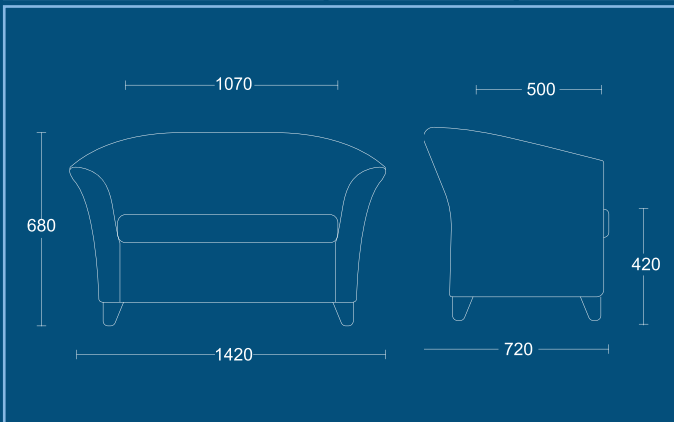

### DIMENSIONS

WIDTH **850mm**  
 DEPTH **720mm**  
 SEAT HEIGHT **420mm**  
 OVERALL HEIGHT **680mm**

### DIMENSIONS

WIDTH **1420mm**  
 DEPTH **720mm**  
 SEAT HEIGHT **420mm**  
 OVERALL HEIGHT **680mm**