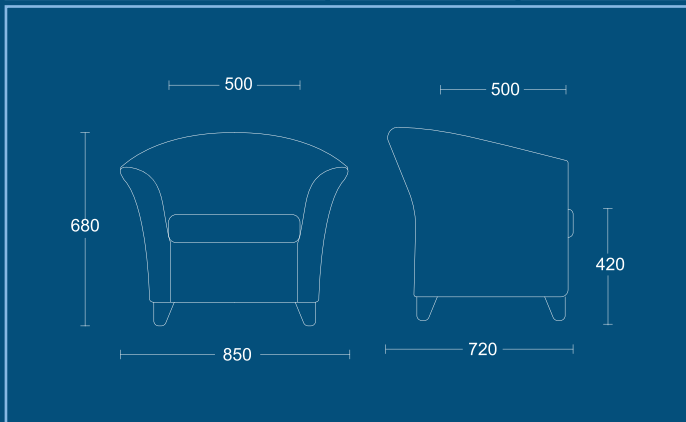

### DIMENSIONS

WIDTH **850mm**  
 DEPTH **720mm**  
 SEAT HEIGHT **420mm**  
 OVERALL HEIGHT **680mm**

### DIMENSIONS

WIDTH **1420mm**  
 DEPTH **720mm**  
 SEAT HEIGHT **420mm**  
 OVERALL HEIGHT **680mm**