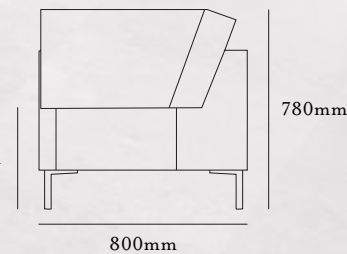

theo one NA

single seat with no armrests and chrome feet

theo one RA or theo one LA

single seat with right or left armrest and chrome feet (arm position described from sitting position)

theo corner

corner unit with chrome feet

options

wooden legs

two tone upholstery

buttoned backrest

buttoned seat