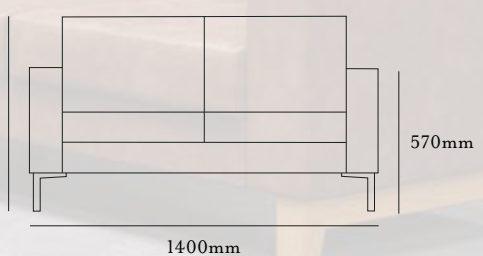

theo one NA

single seat with no armrests and chrome feet

theo one RA or theo one LA

single seat with right or left armrest and chrome feet (arm position described from sitting position)

theo corner

corner unit with chrome feet

three seater sofa
with right or left
armrest and chrome
feet (arm position
described from
sitting position)

wooden legs

two tone upholstery

buttoned backrest

buttoned seat

Parkside Mill, Walter Street, Blackburn, Lancashire BB1 1TL