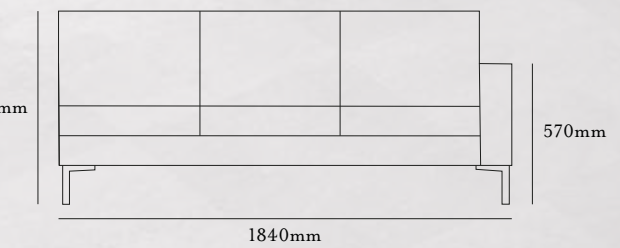

theo three RA or
theo three LA

options

two seater sofa with
no armrests and
chrome feet

two seater sofa with
right or left armrest
and chrome feet
(arm position
described from
sitting position)

three seater sofa
with no armrests
and chrome feet

three seater sofa
with right or left
armrest and chrome
feet (arm position
described from
sitting position)

wooden legs

two tone upholstery

buttoned backrest

buttoned seat

Parkside Mill, Walter Street, Blackburn, Lancashire BB1 1TL