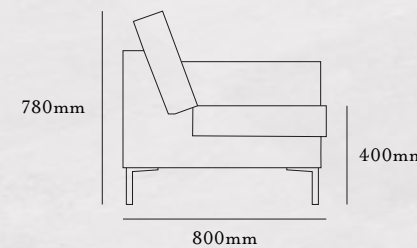

theo three RA or
theo three LA

options

two seater sofa with
no armrests and
chrome feet

two seater sofa with
right or left armrest
and chrome feet
(arm position
described from
sitting position)

three seater sofa
with no armrests
and chrome feet

three seater sofa
with right or left
armrest and chrome
feet (arm position
described from
sitting position)

wooden legs

two tone upholstery

buttoned backrest

buttoned seat

Parkside Mill, Walter Street, Blackburn, Lancashire BB1 1TL