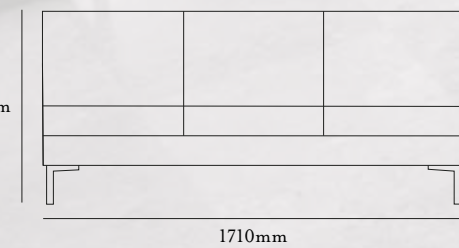

theo three RA or
theo three LA

options

two seater sofa with
no armrests and
chrome feet

two seater sofa with
right or left armrest
and chrome feet
(arm position
described from
sitting position)

three seater sofa
with no armrests
and chrome feet

three seater sofa
with right or left
armrest and chrome
feet (arm position
described from
sitting position)

wooden legs

two tone upholstery

buttoned backrest

buttoned seat

Parkside Mill, Walter Street, Blackburn, Lancashire BB1 1TL