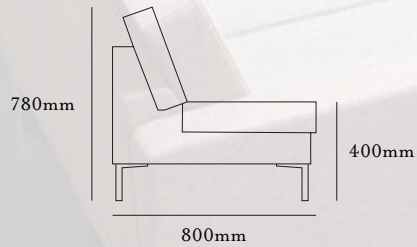

theo three RA or
theo three LA

options

two seater sofa with
no armrests and
chrome feet

two seater sofa with
right or left armrest
and chrome feet
(arm position
described from
sitting position)

three seater sofa
with no armrests
and chrome feet

three seater sofa
with right or left
armrest and chrome
feet (arm position
described from
sitting position)

wooden legs

two tone upholstery

buttoned backrest

buttoned seat

Parkside Mill, Walter Street, Blackburn, Lancashire BB1 1TL