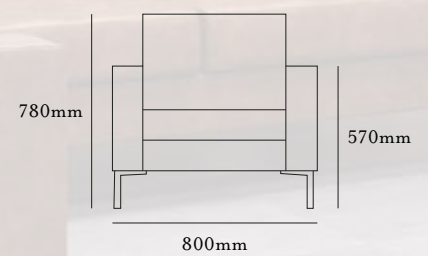

theo one
armchair with
chrome feet

theo two
two seater sofa
with chrome feet

theo three
three seater sofa
with chrome feet

options
wooden legs
two tone upholstery
buttoned backrest
buttoned seat