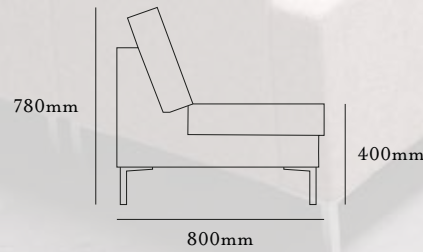

theo one NA

single seat with no armrests and chrome feet

theo one RA or theo one LA

single seat with right or left armrest and chrome feet (arm position described from sitting position)

theo corner

corner unit with chrome feet

options

wooden legs

two tone upholstery

buttoned backrest

buttoned seat