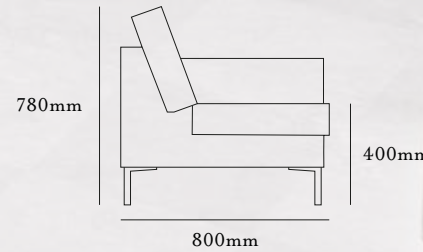

theo one NA

single seat with no armrests and chrome feet

theo one RA or theo one LA

single seat with right or left armrest and chrome feet (arm position described from sitting position)

theo corner

corner unit with chrome feet

options

wooden legs

two tone upholstery

buttoned backrest

buttoned seat