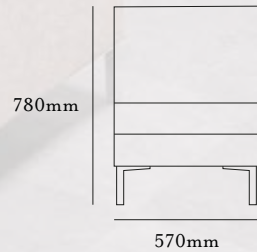

theo one NA

single seat with no armrests and chrome feet

theo one RA or theo one LA

single seat with right or left armrest and chrome feet (arm position described from sitting position)

theo corner

corner unit with chrome feet

options

wooden legs

two tone upholstery

buttoned backrest

buttoned seat