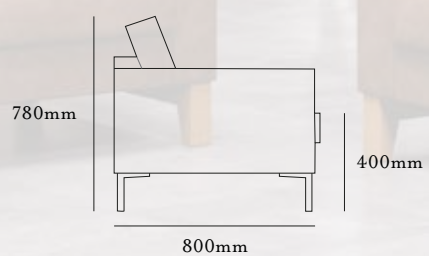

theo one NA

single seat with no armrests and chrome feet

theo one RA or theo one LA

single seat with right or left armrest and chrome feet (arm position described from sitting position)

theo corner

corner unit with chrome feet

three seater sofa
with right or left
armrest and chrome
feet (arm position
described from
sitting position)

wooden legs

two tone upholstery

buttoned backrest

buttoned seat

Parkside Mill, Walter Street, Blackburn, Lancashire BB1 1TL