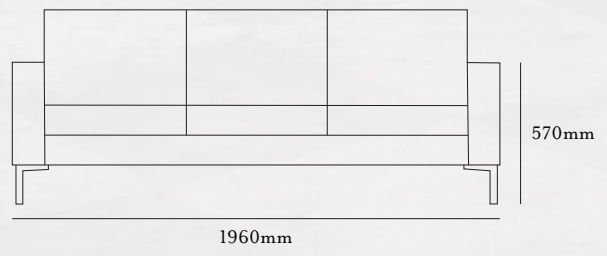

theo one NA

single seat with no armrests and chrome feet

theo one RA or theo one LA

single seat with right or left armrest and chrome feet (arm position described from sitting position)

theo corner

corner unit with chrome feet

three seater sofa
with right or left
armrest and chrome
feet (arm position
described from
sitting position)

wooden legs

two tone upholstery

buttoned backrest

buttoned seat

Parkside Mill, Walter Street, Blackburn, Lancashire BB1 1TL