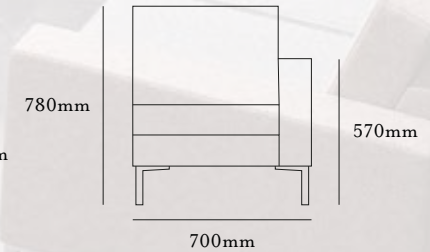

theo one NA

single seat with no armrests and chrome feet

theo one RA or theo one LA

single seat with right or left armrest and chrome feet (arm position described from sitting position)

theo corner

corner unit with chrome feet

options

wooden legs

two tone upholstery

buttoned backrest

buttoned seat