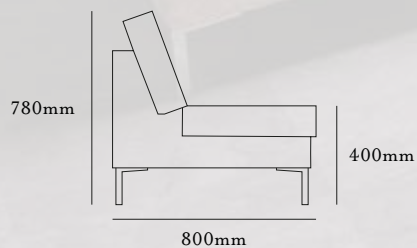

theo three RA or
theo three LA

options

two seater sofa with
no armrests and
chrome feet

two seater sofa with
right or left armrest
and chrome feet
(arm position
described from
sitting position)

three seater sofa
with no armrests
and chrome feet

three seater sofa
with right or left
armrest and chrome
feet (arm position
described from
sitting position)

wooden legs

two tone upholstery

buttoned backrest

buttoned seat

Parkside Mill, Walter Street, Blackburn, Lancashire BB1 1TL