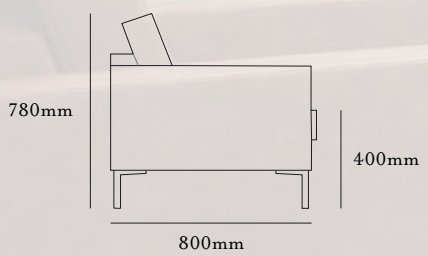

theo one
armchair with
chrome feet

theo two
two seater sofa
with chrome feet

theo three
three seater sofa
with chrome feet

options
wooden legs
two tone upholstery
buttoned backrest
buttoned seat