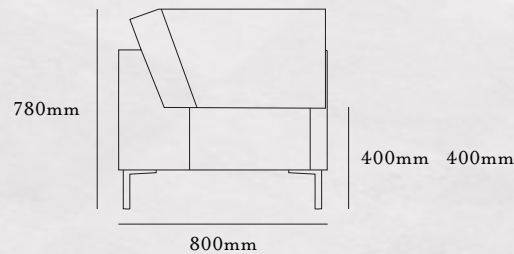

theo one NA

single seat with no armrests and chrome feet

theo one RA or theo one LA

single seat with right or left armrest and chrome feet (arm position described from sitting position)

theo corner

corner unit with chrome feet

options

wooden legs

two tone upholstery

buttoned backrest

buttoned seat