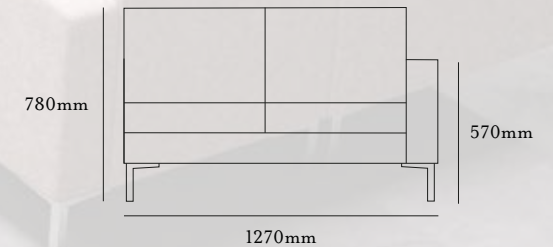

theo three RA or
theo three LA

options

two seater sofa with
no armrests and
chrome feet

two seater sofa with
right or left armrest
and chrome feet
(arm position
described from
sitting position)

three seater sofa
with no armrests
and chrome feet

three seater sofa
with right or left
armrest and chrome
feet (arm position
described from
sitting position)

wooden legs

two tone upholstery

buttoned backrest

buttoned seat

Parkside Mill, Walter Street, Blackburn, Lancashire BB1 1TL