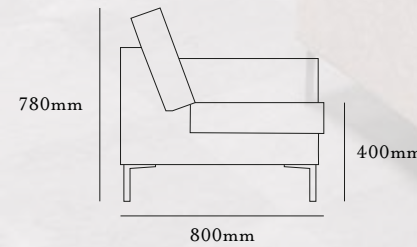

theo three RA or
theo three LA

options

two seater sofa with
no armrests and
chrome feet

two seater sofa with
right or left armrest
and chrome feet
(arm position
described from
sitting position)

three seater sofa
with no armrests
and chrome feet

three seater sofa
with right or left
armrest and chrome
feet (arm position
described from
sitting position)

wooden legs

two tone upholstery

buttoned backrest

buttoned seat

Parkside Mill, Walter Street, Blackburn, Lancashire BB1 1TL