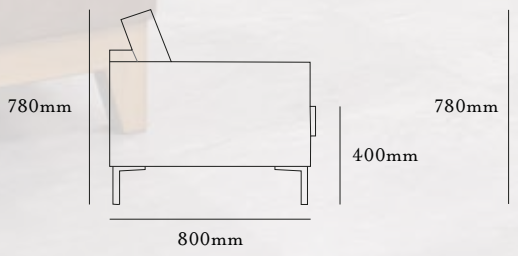

theo one NA

single seat with no armrests and chrome feet

theo one RA or theo one LA

single seat with right or left armrest and chrome feet (arm position described from sitting position)

theo corner

corner unit with chrome feet

three seater sofa
with right or left
armrest and chrome
feet (arm position
described from
sitting position)

wooden legs

two tone upholstery

buttoned backrest

buttoned seat

Parkside Mill, Walter Street, Blackburn, Lancashire BB1 1TL