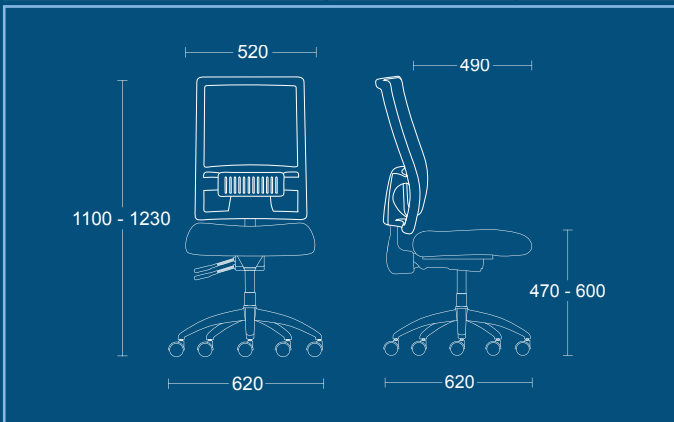

High back task chair with black or white mesh backrest

| DIMENSIONS | |
|----------------|--------|
| WIDTH | 620mm |
| DEPTH | 620mm |
| SEAT HEIGHT | 470mm |
| HEIGHT | 600mm |
| OVERALL HEIGHT | 1100mm |
| | 1230mm |

TM B/W(3)

High back task chair with black or white mesh backrest

| DIMENSIONS | |
|----------------|--------|
| WIDTH | 620mm |
| DEPTH | 620mm |
| SEAT HEIGHT | 470mm |
| HEIGHT | 600mm |
| OVERALL HEIGHT | 1100mm |
| | 1230mm |

TM B/W(4)

High back task chair with black or white mesh backrest

| DIMENSIONS | |
|----------------|--------|
| WIDTH | 620mm |
| DEPTH | 620mm |
| SEAT HEIGHT | 470mm |
| HEIGHT | 600mm |
| OVERALL HEIGHT | 1100mm |
| | 1230mm |

Ratchet backrest on mechanisms 1R, 3 and 4 adds 70mm to the overall height of the chair when extended to maximum height

PSI Seating Limited

Parkside Mill
Walter Street
Blackburn
Lancashire
BB1 1TL

Telephone: **01254 673400**