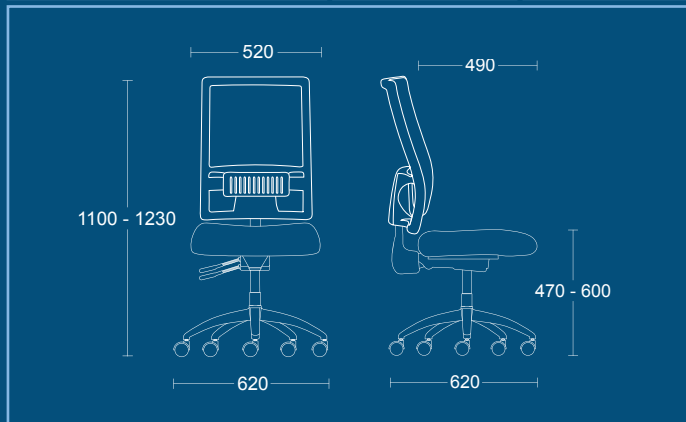

High back task chair with black or white mesh backrest

| DIMENSIONS | |
|----------------|--------|
| WIDTH | 620mm |
| DEPTH | 620mm |
| SEAT HEIGHT | 470mm |
| HEIGHT | 600mm |
| OVERALL HEIGHT | 1100mm |
| | 1230mm |

TM B/W(3)

High back task chair with black or white mesh backrest

| DIMENSIONS | |
|----------------|--------|
| WIDTH | 620mm |
| DEPTH | 620mm |
| SEAT HEIGHT | 470mm |
| HEIGHT | 600mm |
| OVERALL HEIGHT | 1100mm |
| | 1230mm |

TM B/W(4)

High back task chair with black or white mesh backrest

| DIMENSIONS | |
|----------------|--------|
| WIDTH | 620mm |
| DEPTH | 620mm |
| SEAT HEIGHT | 470mm |
| HEIGHT | 600mm |
| OVERALL HEIGHT | 1100mm |
| | 1230mm |

Ratchet backrest on mechanisms 1R, 3 and 4 adds 70mm to the overall height of the chair when extended to maximum height

PSI Seating Limited

Parkside Mill
Walter Street
Blackburn
Lancashire
BB1 1TL

Telephone: **01254 673400**