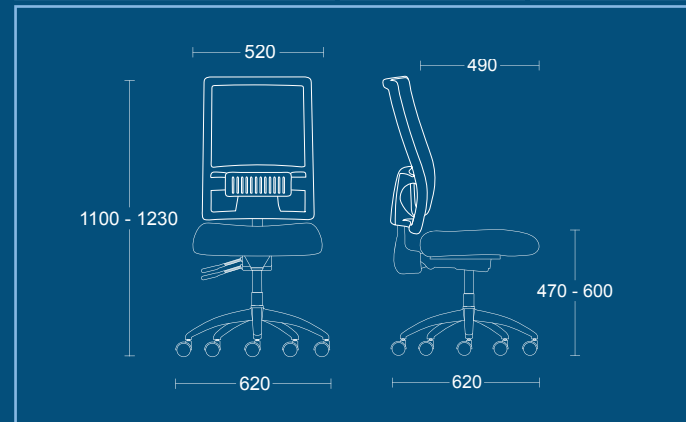

High back task chair with black or white mesh backrest

| DIMENSIONS | |
|----------------|--------|
| WIDTH | 620mm |
| DEPTH | 620mm |
| SEAT HEIGHT | 470mm |
| HEIGHT | 600mm |
| OVERALL HEIGHT | 1100mm |
| | 1230mm |

TM B/W(3)

High back task chair with black or white mesh backrest

| DIMENSIONS | |
|----------------|--------|
| WIDTH | 620mm |
| DEPTH | 620mm |
| SEAT HEIGHT | 470mm |
| HEIGHT | 600mm |
| OVERALL HEIGHT | 1100mm |
| | 1230mm |

TM B/W(4)

High back task chair with black or white mesh backrest

| DIMENSIONS | |
|----------------|--------|
| WIDTH | 620mm |
| DEPTH | 620mm |
| SEAT HEIGHT | 470mm |
| HEIGHT | 600mm |
| OVERALL HEIGHT | 1100mm |
| | 1230mm |

Ratchet backrest on mechanisms 1R, 3 and 4 adds 70mm to the overall height of the chair when extended to maximum height

PSI Seating Limited

Parkside Mill
Walter Street
Blackburn
Lancashire
BB1 1TL

Telephone: **01254 673400**