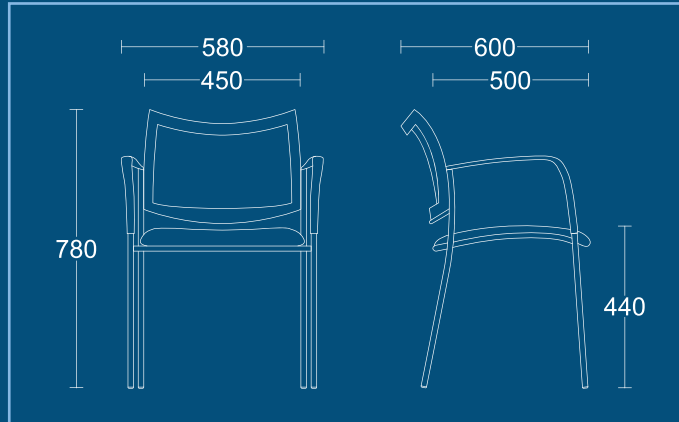

DIMENSIONS

WIDTH 490mm
 DEPTH 600mm
 SEAT HEIGHT 440mm
 OVERALL HEIGHT 780mm

SWMA

Mesh back armchair with upholstered seat, armrests and four legged chrome frame.

DIMENSIONS

WIDTH 490mm
 DEPTH 600mm
 SEAT HEIGHT 440mm
 OVERALL HEIGHT 780mm