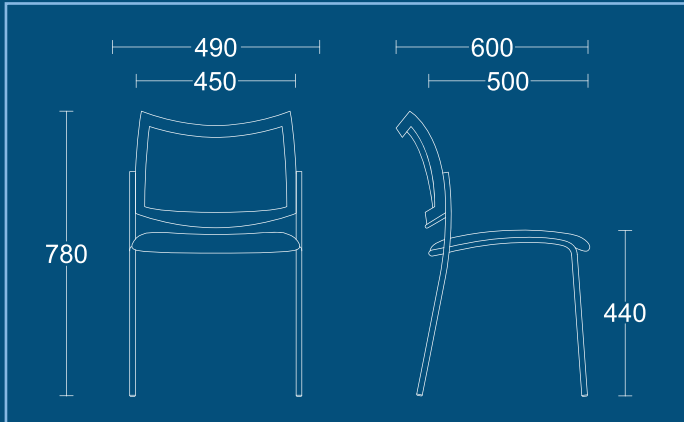

SWEEP MESH

SWEEP MESH

Contoured seat and back combined with a contemporary chrome frame design. The epitome of multi-purpose with an endless list of applications in the modern work space. Sweep Mesh comes with an upholstered seat pad as standard. Armrests can be added if the specification / setting requires it.

DIMENSIONS

WIDTH 490mm
 DEPTH 600mm
 SEAT HEIGHT 440mm
 OVERALL HEIGHT 780mm

SWMA

Mesh back armchair with upholstered seat, armrests and four legged chrome frame.

DIMENSIONS

WIDTH 490mm
 DEPTH 600mm
 SEAT HEIGHT 440mm
 OVERALL HEIGHT 780mm