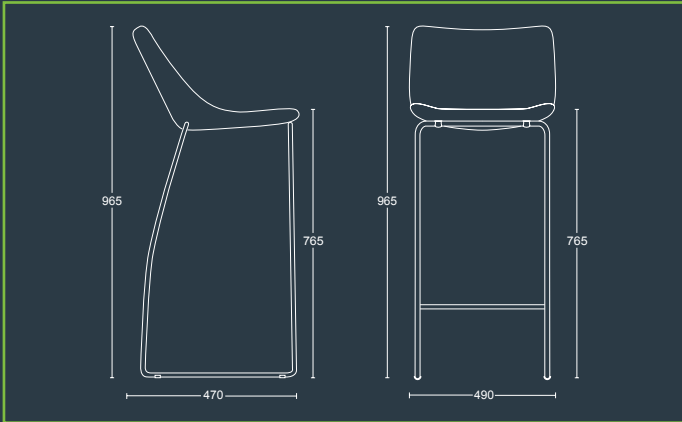

DIMENSIONS	
WIDTH	490mm
DEPTH	470mm
SEAT HEIGHT	765mm
OVERALL HEIGHT	965mm

JUNO STOOL

Polished wood veneer stool with chrome four legged frame.

DIMENSIONS	
WIDTH	460mm
DEPTH	500mm
SEAT HEIGHT	770mm
OVERALL HEIGHT	900mm

JUNO STOOL PLUS

Polished wood veneer stool with chrome four legged frame and upholstered seat.

DIMENSIONS	
WIDTH	460mm
DEPTH	500mm
SEAT HEIGHT	770mm
OVERALL HEIGHT	900mm

Parkside Mill, Walter Street, Blackburn, Lancashire BB1 1TL
 Telephone: 01254 673 400 Fax: 01254 665 571
 Email: sales@pulse-design.co.uk www.pulse-design.co.uk