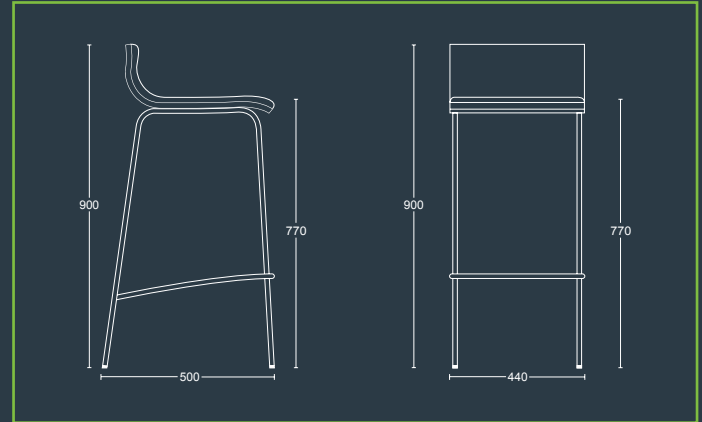

DIMENSIONS	
WIDTH	490mm
DEPTH	470mm
SEAT HEIGHT	765mm
OVERALL HEIGHT	965mm

JUNO STOOL

Polished wood veneer stool with chrome four legged frame.

DIMENSIONS	
WIDTH	460mm
DEPTH	500mm
SEAT HEIGHT	770mm
OVERALL HEIGHT	900mm

JUNO STOOL PLUS

Polished wood veneer stool with chrome four legged frame and upholstered seat.

DIMENSIONS	
WIDTH	460mm
DEPTH	500mm
SEAT HEIGHT	770mm
OVERALL HEIGHT	900mm

Parkside Mill, Walter Street, Blackburn, Lancashire BB1 1TL
 Telephone: 01254 673 400 Fax: 01254 665 571
 Email: sales@pulse-design.co.uk www.pulse-design.co.uk