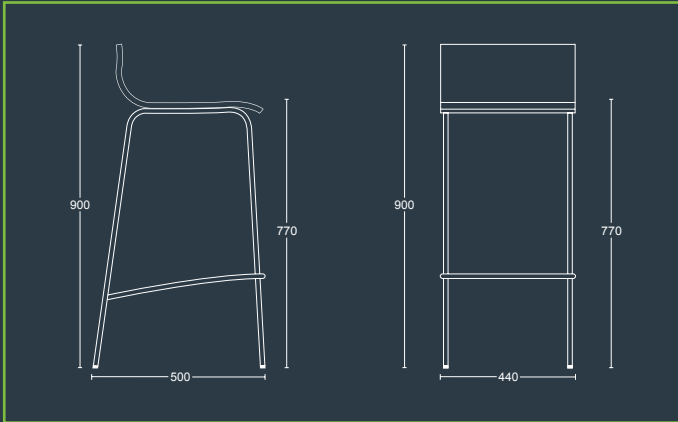

DIMENSIONS	
WIDTH	490mm
DEPTH	470mm
SEAT HEIGHT	765mm
OVERALL HEIGHT	965mm

JUNO STOOL

Polished wood veneer stool with chrome four legged frame.

DIMENSIONS	
WIDTH	460mm
DEPTH	500mm
SEAT HEIGHT	770mm
OVERALL HEIGHT	900mm

JUNO STOOL PLUS

Polished wood veneer stool with chrome four legged frame and upholstered seat.

DIMENSIONS	
WIDTH	460mm
DEPTH	500mm
SEAT HEIGHT	770mm
OVERALL HEIGHT	900mm

Parkside Mill, Walter Street, Blackburn, Lancashire BB1 1TL
 Telephone: 01254 673 400 Fax: 01254 665 571
 Email: sales@pulse-design.co.uk www.pulse-design.co.uk