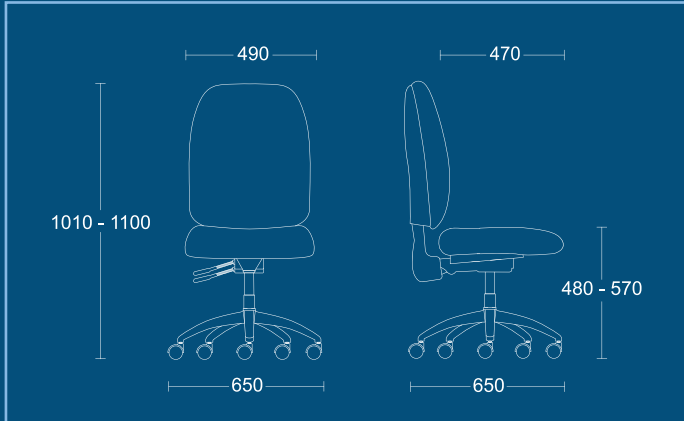

STELLAR POSTURE

TPi8

High back posture chair.

DIMENSIONS

WIDTH 650mm
 DEPTH 650mm
 SEAT HEIGHT 480mm
 OVERALL HEIGHT 1010mm

TPi8A

High back posture chair with height adjustable armrests.

DIMENSIONS

WIDTH 650mm
 DEPTH 650mm
 SEAT HEIGHT 480mm
 OVERALL HEIGHT 1010mm

TPi9

High back posture chair with headrest.

DIMENSIONS

WIDTH 650mm
 DEPTH 650mm
 SEAT HEIGHT 480mm
 OVERALL HEIGHT 1170mm

STELLAR POSTURE

TPi9A

High back posture chair with headrest and height adjustable armrests.

DIMENSIONS

WIDTH 650mm
 DEPTH 650mm
 SEAT HEIGHT 480mm
 OVERALL HEIGHT 1170mm

PSI Seating Limited

Parkside Mill
 Walter Street
 Blackburn
 Lancashire
 BB1 1TL