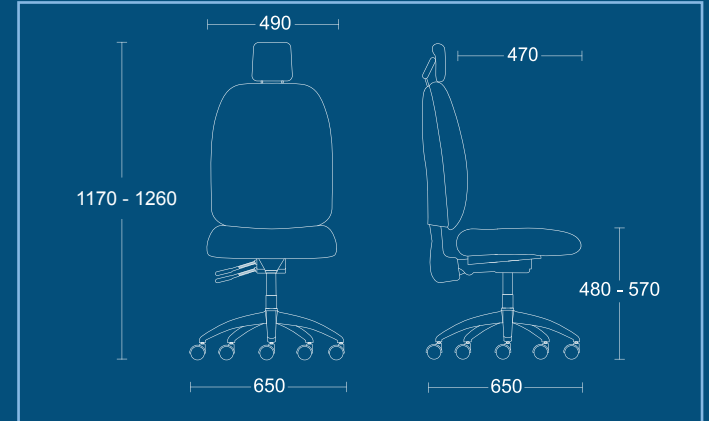

STELLAR POSTURE

TPi8

High back posture chair.

DIMENSIONS

WIDTH 650mm
 DEPTH 650mm
 SEAT HEIGHT 480mm
 OVERALL HEIGHT 1010mm

TPi8A

High back posture chair with height adjustable armrests.

DIMENSIONS

WIDTH 650mm
 DEPTH 650mm
 SEAT HEIGHT 480mm
 OVERALL HEIGHT 1010mm

TPi9

High back posture chair with headrest.

DIMENSIONS

WIDTH 650mm
 DEPTH 650mm
 SEAT HEIGHT 480mm
 OVERALL HEIGHT 1170mm

STELLAR POSTURE

TPi9A

High back posture chair with headrest and height adjustable armrests.

DIMENSIONS

WIDTH 650mm
 DEPTH 650mm
 SEAT HEIGHT 480mm
 OVERALL HEIGHT 1170mm

PSI Seating Limited

Parkside Mill
 Walter Street
 Blackburn
 Lancashire
 BB1 1TL