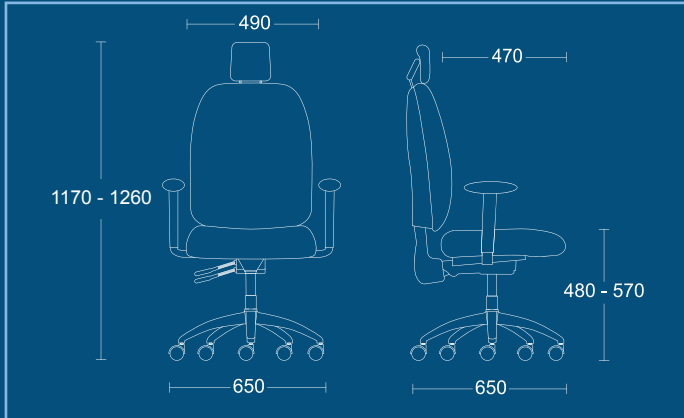

Optional Features

- Chrome base (CBK)
- Coccyx relief cut-out (CXC)
- Folding adjustable armrests (AAG)
- 190KG conversion (190C)

SP - TPi8AAG CBK

SP - TPi8AAG / BLACK NYLON BASE

SP - TPi8AAG / CHROME BASE

STELLAR POSTURE

TPi8

High back posture chair.

DIMENSIONS

WIDTH 650mm
 DEPTH 650mm
 SEAT HEIGHT 480mm
 OVERALL HEIGHT 1010mm

TPi8A

High back posture chair with height adjustable armrests.

DIMENSIONS

WIDTH 650mm
 DEPTH 650mm
 SEAT HEIGHT 480mm
 OVERALL HEIGHT 1010mm

TPi9

High back posture chair with headrest.

DIMENSIONS

WIDTH 650mm
 DEPTH 650mm
 SEAT HEIGHT 480mm
 OVERALL HEIGHT 1170mm

STELLAR POSTURE

TPi9A

High back posture chair with headrest and height adjustable armrests.

DIMENSIONS

WIDTH 650mm
 DEPTH 650mm
 SEAT HEIGHT 480mm
 OVERALL HEIGHT 1170mm

PSI Seating Limited

Parkside Mill
 Walter Street
 Blackburn
 Lancashire
 BB1 1TL