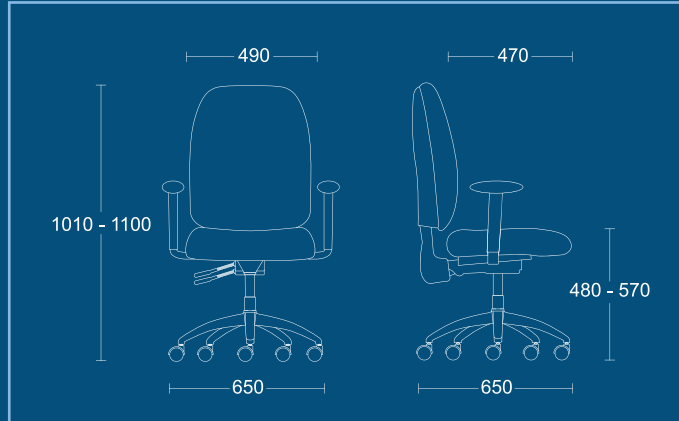

Standard Features

- Large, pressure relief memory foam seat
- Multi-function mechanism with seat tilt, independent back angle adjustment and multi-position lock
- Tension control
- Seat slide
- Inflatable lumbar support
- Height adjustable ratchet back
- Black nylon base

STELLAR POSTURE

TPi8

High back posture chair.

DIMENSIONS

WIDTH 650mm
 DEPTH 650mm
 SEAT HEIGHT 480mm
 OVERALL HEIGHT 1010mm

TPi8A

High back posture chair with height adjustable armrests.

DIMENSIONS

WIDTH 650mm
 DEPTH 650mm
 SEAT HEIGHT 480mm
 OVERALL HEIGHT 1010mm

TPi9

High back posture chair with headrest.

DIMENSIONS

WIDTH 650mm
 DEPTH 650mm
 SEAT HEIGHT 480mm
 OVERALL HEIGHT 1170mm

STELLAR POSTURE

TPi9A

High back posture chair with headrest and height adjustable armrests.

DIMENSIONS

WIDTH 650mm
 DEPTH 650mm
 SEAT HEIGHT 480mm
 OVERALL HEIGHT 1170mm

PSI Seating Limited

Parkside Mill
 Walter Street
 Blackburn
 Lancashire
 BB1 1TL