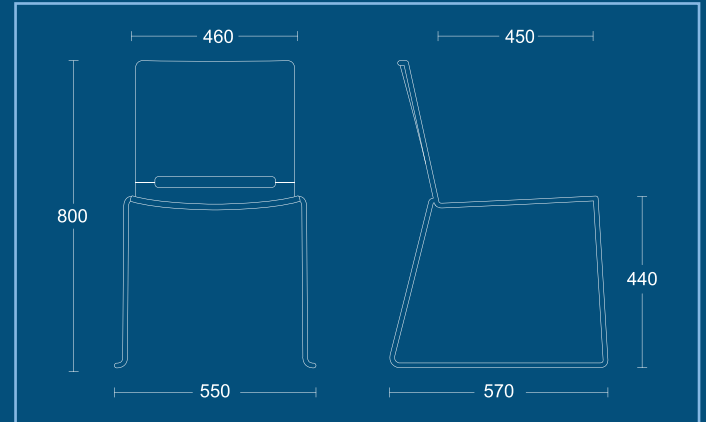

DIMENSIONS

WIDTH 550mm
DEPTH 570mm
SEAT HEIGHT 440mm
OVERALL HEIGHT 800mm

RV HIGH

Polypropylene stool with chrome sled frame.

DIMENSIONS

WIDTH 550mm
DEPTH 570mm
SEAT HEIGHT 720mm
OVERALL HEIGHT 1070mm

RV(SP)

Chrome sled frame chair with upholstered seat pad.

DIMENSIONS

WIDTH 550mm
DEPTH 570mm
SEAT HEIGHT 440mm
OVERALL HEIGHT 800mm

RIVA

RV(SBP)

Chrome sled frame chair with upholstered seat and back pad.

DIMENSIONS

WIDTH 550mm
DEPTH 570mm
SEAT HEIGHT 440mm
OVERALL HEIGHT 800mm

PSI Seating Limited

Parkside Mill
Walter Street
Blackburn
Lancashire
BB1 1TL

Telephone: **01254 673400**

Fax: **01254 665571**

Email: sales@psiseating.co.uk