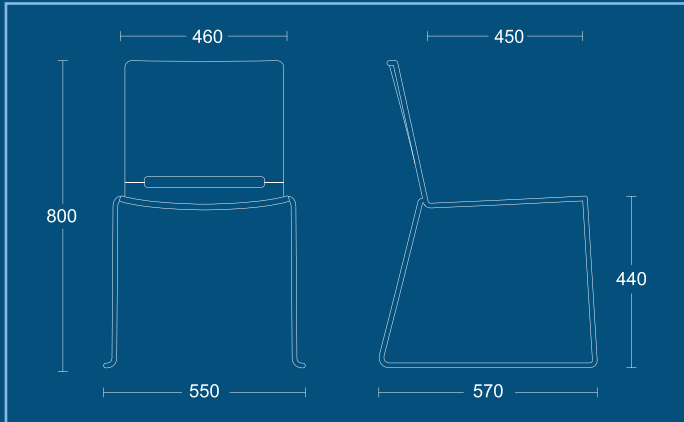

DIMENSIONS

WIDTH 550mm
DEPTH 570mm
SEAT HEIGHT 440mm
OVERALL HEIGHT 800mm

RV HIGH

Polypropylene stool with chrome sled frame.

DIMENSIONS

WIDTH 550mm
DEPTH 570mm
SEAT HEIGHT 720mm
OVERALL HEIGHT 1070mm

RV(SP)

Chrome sled frame chair with upholstered seat pad.

DIMENSIONS

WIDTH 550mm
DEPTH 570mm
SEAT HEIGHT 440mm
OVERALL HEIGHT 800mm

RIVA

RV(SBP)

Chrome sled frame chair with upholstered seat and back pad.

DIMENSIONS

WIDTH 550mm
DEPTH 570mm
SEAT HEIGHT 440mm
OVERALL HEIGHT 800mm

PSI Seating Limited

Parkside Mill
Walter Street
Blackburn
Lancashire
BB1 1TL

Telephone: **01254 673400**

Fax: **01254 665571**

Email: sales@psiseating.co.uk