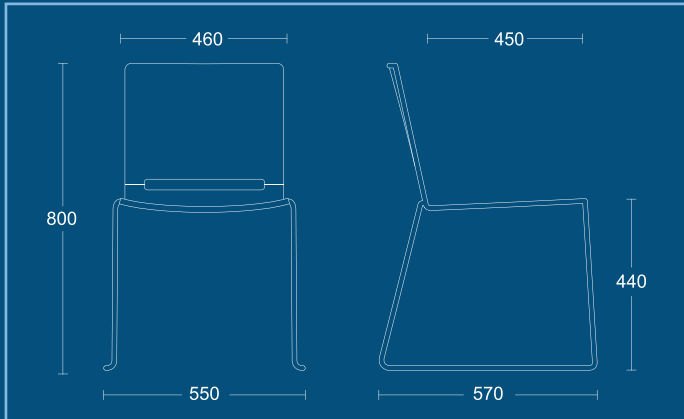

DIMENSIONS

WIDTH 550mm
DEPTH 570mm
SEAT HEIGHT 440mm
OVERALL HEIGHT 800mm

RV HIGH

Polypropylene stool with chrome sled frame.

DIMENSIONS

WIDTH 550mm
DEPTH 570mm
SEAT HEIGHT 720mm
OVERALL HEIGHT 1070mm

RV(SP)

Chrome sled frame chair with upholstered seat pad.

DIMENSIONS

WIDTH 550mm
DEPTH 570mm
SEAT HEIGHT 440mm
OVERALL HEIGHT 800mm

RIVA

RV(SBP)

Chrome sled frame chair with upholstered seat and back pad.

DIMENSIONS

WIDTH 550mm
DEPTH 570mm
SEAT HEIGHT 440mm
OVERALL HEIGHT 800mm

PSI Seating Limited

Parkside Mill
Walter Street
Blackburn
Lancashire
BB1 1TL

Telephone: **01254 673400**

Fax: **01254 665571**

Email: sales@psiseating.co.uk