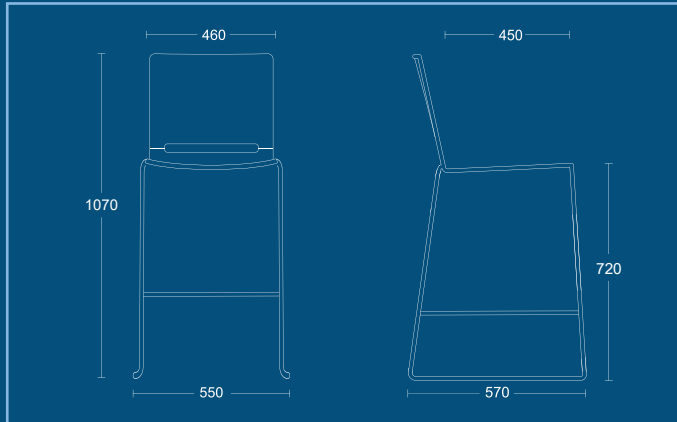

DIMENSIONS

WIDTH 550mm
DEPTH 570mm
SEAT HEIGHT 440mm
OVERALL HEIGHT 800mm

RV HIGH

Polypropylene stool with chrome sled frame.

DIMENSIONS

WIDTH 550mm
DEPTH 570mm
SEAT HEIGHT 720mm
OVERALL HEIGHT 1070mm

RV(SP)

Chrome sled frame chair with upholstered seat pad.

DIMENSIONS

WIDTH 550mm
DEPTH 570mm
SEAT HEIGHT 440mm
OVERALL HEIGHT 800mm

RIVA

RV(SBP)

Chrome sled frame chair with upholstered seat and back pad.

DIMENSIONS

WIDTH 550mm
DEPTH 570mm
SEAT HEIGHT 440mm
OVERALL HEIGHT 800mm

PSI Seating Limited

Parkside Mill
Walter Street
Blackburn
Lancashire
BB1 1TL

Telephone: **01254 673400**

Fax: **01254 665571**

Email: sales@psiseating.co.uk