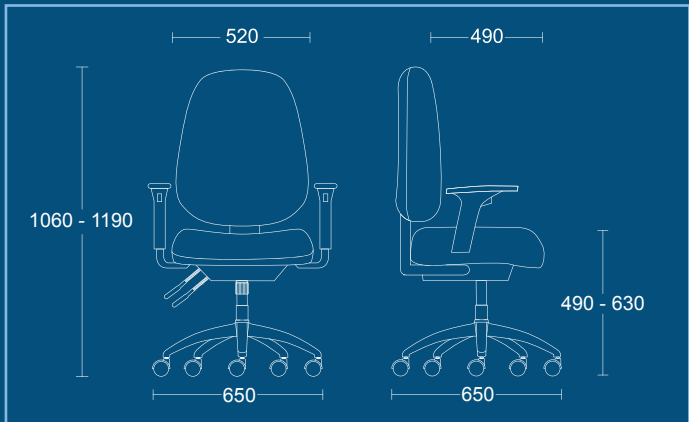

PRETORIAN - Pi23(1)AA / INFLATABLE LUMBAR SUPPORT

PRETORIAN - Pi23(3) / CHROME BASE

PRETORIAN

	<p>Pi22(1) High back chair with inflatable lumbar support.</p>	<p>DIMENSIONS WIDTH 620mm DEPTH 620mm SEAT HEIGHT 460mm OVERALL HEIGHT 980mm 1110mm</p>		<p>Pi22(2) High back chair with inflatable lumbar support.</p>	<p>DIMENSIONS WIDTH 620mm DEPTH 620mm SEAT HEIGHT 460mm OVERALL HEIGHT 980mm 1110mm</p>		<p>Pi22(3) High back chair with inflatable lumbar support.</p>	<p>DIMENSIONS WIDTH 620mm DEPTH 620mm SEAT HEIGHT 490mm OVERALL HEIGHT 1010mm 1140mm</p>
								

PRETORIAN

	<p>Pi22(4) High back chair with inflatable lumbar support.</p>	<p>DIMENSIONS WIDTH 650mm DEPTH 650mm SEAT HEIGHT 490mm OVERALL HEIGHT 1010mm 1140mm</p>		<p>Pi23(1) Large seat and extra high back chair with inflatable lumbar support.</p>	<p>DIMENSIONS WIDTH 650mm DEPTH 650mm SEAT HEIGHT 460mm OVERALL HEIGHT 1030mm 1160mm</p>		<p>Pi23(2) Large seat and extra high back chair with inflatable lumbar support.</p>	<p>DIMENSIONS WIDTH 650mm DEPTH 650mm SEAT HEIGHT 460mm OVERALL HEIGHT 1030mm 1160mm</p>
								

PRETORIAN

Pi23(3)

Large seat and extra high back chair with inflatable lumbar support.

DIMENSIONS	
WIDTH	650mm
DEPTH	650mm
SEAT HEIGHT	490mm
HEIGHT	630mm
OVERALL HEIGHT	1060mm
	1190mm

Pi23(4)

Large seat and extra high back chair with inflatable lumbar support.

DIMENSIONS	
WIDTH	650mm
DEPTH	650mm
SEAT HEIGHT	490mm
HEIGHT	630mm
OVERALL HEIGHT	1060mm
	1190mm

PSI Seating Limited

Parkside Mill
 Walter Street
 Blackburn
 Lancashire
 BB1 1TL

Telephone: **01254 673400**