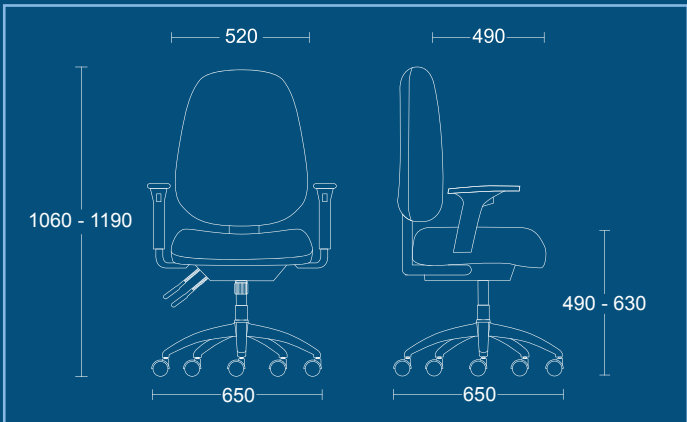

PRETORIAN - Pi23(1)AA / INFLATABLE LUMBAR SUPPORT

PRETORIAN - Pi23(3) / CHROME BASE

PRETORIAN

	<p>Pi22(1) High back chair with inflatable lumbar support.</p>	<p>DIMENSIONS WIDTH 620mm DEPTH 620mm SEAT HEIGHT 460mm OVERALL HEIGHT 980mm 1110mm</p>		<p>Pi22(2) High back chair with inflatable lumbar support.</p>	<p>DIMENSIONS WIDTH 620mm DEPTH 620mm SEAT HEIGHT 460mm OVERALL HEIGHT 980mm 1110mm</p>		<p>Pi22(3) High back chair with inflatable lumbar support.</p>	<p>DIMENSIONS WIDTH 620mm DEPTH 620mm SEAT HEIGHT 490mm OVERALL HEIGHT 1010mm 1140mm</p>
								

PRETORIAN

	<p>Pi22(4) High back chair with inflatable lumbar support.</p>	<p>DIMENSIONS WIDTH 650mm DEPTH 650mm SEAT HEIGHT 490mm OVERALL HEIGHT 1010mm 1140mm</p>		<p>Pi23(1) Large seat and extra high back chair with inflatable lumbar support.</p>	<p>DIMENSIONS WIDTH 650mm DEPTH 650mm SEAT HEIGHT 460mm OVERALL HEIGHT 1030mm 1160mm</p>		<p>Pi23(2) Large seat and extra high back chair with inflatable lumbar support.</p>	<p>DIMENSIONS WIDTH 650mm DEPTH 650mm SEAT HEIGHT 460mm OVERALL HEIGHT 1030mm 1160mm</p>
								

PRETORIAN

Pi23(3)

Large seat and extra high back chair with inflatable lumbar support.

DIMENSIONS	
WIDTH	650mm
DEPTH	650mm
SEAT HEIGHT	490mm
HEIGHT	630mm
OVERALL HEIGHT	1060mm
	1190mm

Pi23(4)

Large seat and extra high back chair with inflatable lumbar support.

DIMENSIONS	
WIDTH	650mm
DEPTH	650mm
SEAT HEIGHT	490mm
HEIGHT	630mm
OVERALL HEIGHT	1060mm
	1190mm

PSI Seating Limited

Parkside Mill
 Walter Street
 Blackburn
 Lancashire
 BB1 1TL

Telephone: **01254 673400**