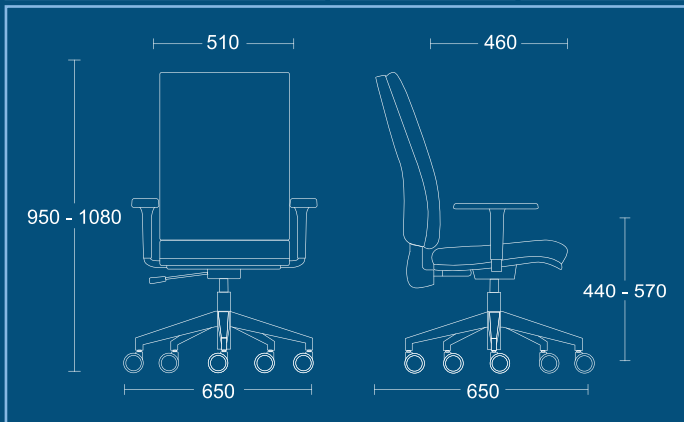

Standard Features

- Height adjustable ratchet back
- Black nylon stiletto base
- Integral seat slide on Mechanism (7)

Optional Features

- Seat Slide (SS)
- Chrome Stiletto Base (CSB)

OTHELLO - OM(3)

OTHELLO - OM(2)

OTHELLO - OM(73) / BLACK NYLON STILETTO BASE

OTHELLO - OM(3)CSB / CHROME STILETTO BASE

OTHELLO

OM(1R)

High back task chair.

DIMENSIONS	
WIDTH	650mm
DEPTH	650mm
SEAT HEIGHT	440mm
OVERALL HEIGHT	570mm
OVERALL HEIGHT	950mm
OVERALL HEIGHT	1080mm

OM(3)

High back task chair.

DIMENSIONS	
WIDTH	650mm
DEPTH	650mm
SEAT HEIGHT	440mm
OVERALL HEIGHT	570mm
OVERALL HEIGHT	950mm
OVERALL HEIGHT	1080mm

OM(4)

High back task chair.

DIMENSIONS	
WIDTH	650mm
DEPTH	650mm
SEAT HEIGHT	440mm
OVERALL HEIGHT	570mm
OVERALL HEIGHT	950mm
OVERALL HEIGHT	1080mm

OTHELLO

OM(7)

High back task chair.

DIMENSIONS	
WIDTH	650mm
DEPTH	650mm
SEAT HEIGHT	440mm
OVERALL HEIGHT	570mm
OVERALL HEIGHT	950mm
OVERALL HEIGHT	1080mm

PSI Seating Limited

Parkside Mill
Walter Street
Blackburn
Lancashire
BB1 1TL