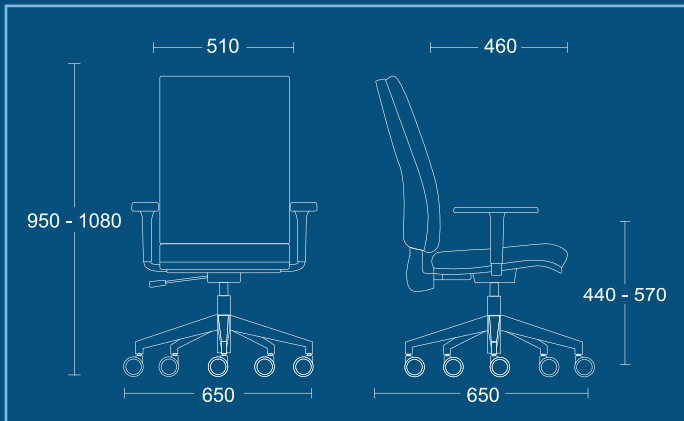

Standard Features

- Height adjustable ratchet back
- Black nylon stiletto base
- Integral seat slide on Mechanism (7)

Optional Features

- Seat Slide (SS)
- Chrome Stiletto Base (CSB)

OTHELLO - OM(3)

OTHELLO - OM(2)

OTHELLO - OM(73) / BLACK NYLON STILETTO BASE

OTHELLO - OM(3)CSB / CHROME STILETTO BASE

OTHELLO

OM(1R)

High back task chair.

DIMENSIONS	
WIDTH	650mm
DEPTH	650mm
SEAT HEIGHT	440mm
OVERALL HEIGHT	570mm
OVERALL HEIGHT	950mm
OVERALL HEIGHT	1080mm

OM(3)

High back task chair.

DIMENSIONS	
WIDTH	650mm
DEPTH	650mm
SEAT HEIGHT	440mm
OVERALL HEIGHT	570mm
OVERALL HEIGHT	950mm
OVERALL HEIGHT	1080mm

OM(4)

High back task chair.

DIMENSIONS	
WIDTH	650mm
DEPTH	650mm
SEAT HEIGHT	440mm
OVERALL HEIGHT	570mm
OVERALL HEIGHT	950mm
OVERALL HEIGHT	1080mm

OTHELLO

OM(7)

High back task chair.

DIMENSIONS	
WIDTH	650mm
DEPTH	650mm
SEAT HEIGHT	440mm
OVERALL HEIGHT	570mm
OVERALL HEIGHT	950mm
OVERALL HEIGHT	1080mm

PSI Seating Limited

Parkside Mill
Walter Street
Blackburn
Lancashire
BB1 1TL