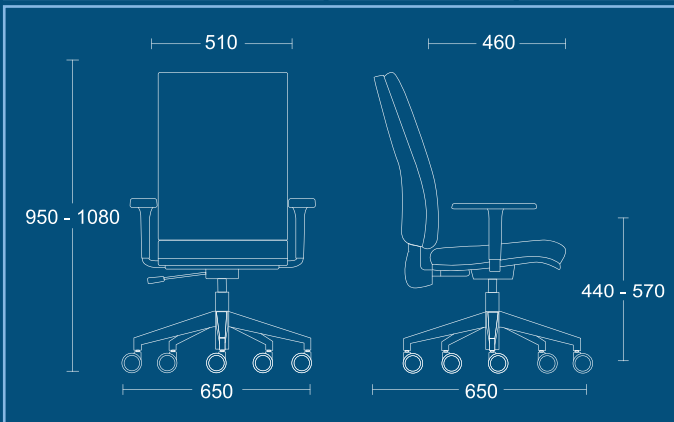

Standard Features

- Height adjustable ratchet back
- Black nylon stiletto base
- Integral seat slide on Mechanism (7)

Optional Features

- Seat Slide (SS)
- Chrome Stiletto Base (CSB)

OTHELLO - OM(3)

OTHELLO - OM(2)

OTHELLO - OM(73) / BLACK NYLON STILETTO BASE

OTHELLO - OM(3)CSB / CHROME STILETTO BASE

OTHELLO

OM(1R)

High back task chair.

DIMENSIONS	
WIDTH	650mm
DEPTH	650mm
SEAT HEIGHT	440mm
OVERALL HEIGHT	570mm
OVERALL HEIGHT	950mm
OVERALL HEIGHT	1080mm

OM(3)

High back task chair.

DIMENSIONS	
WIDTH	650mm
DEPTH	650mm
SEAT HEIGHT	440mm
OVERALL HEIGHT	570mm
OVERALL HEIGHT	950mm
OVERALL HEIGHT	1080mm

OM(4)

High back task chair.

DIMENSIONS	
WIDTH	650mm
DEPTH	650mm
SEAT HEIGHT	440mm
OVERALL HEIGHT	570mm
OVERALL HEIGHT	950mm
OVERALL HEIGHT	1080mm

OTHELLO

OM(7)

High back task chair.

DIMENSIONS	
WIDTH	650mm
DEPTH	650mm
SEAT HEIGHT	440mm
OVERALL HEIGHT	570mm
OVERALL HEIGHT	950mm
OVERALL HEIGHT	1080mm

PSI Seating Limited

Parkside Mill
Walter Street
Blackburn
Lancashire
BB1 1TL