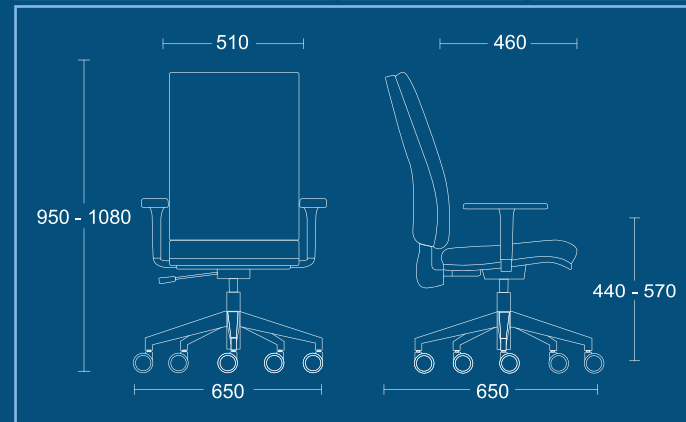

Standard Features

- Height adjustable ratchet back
- Black nylon stiletto base
- Integral seat slide on Mechanism (7)

Optional Features

- Seat Slide (SS)
- Chrome Stiletto Base (CSB)

OTHELLO - OM(3)

OTHELLO - OM(2)

OTHELLO - OM(73) / BLACK NYLON STILETTO BASE

OTHELLO - OM(3)CSB / CHROME STILETTO BASE

OTHELLO

OM(1R)

High back task chair.

DIMENSIONS	
WIDTH	650mm
DEPTH	650mm
SEAT HEIGHT	440mm
OVERALL HEIGHT	570mm
OVERALL HEIGHT	950mm
OVERALL HEIGHT	1080mm

OM(3)

High back task chair.

DIMENSIONS	
WIDTH	650mm
DEPTH	650mm
SEAT HEIGHT	440mm
OVERALL HEIGHT	570mm
OVERALL HEIGHT	950mm
OVERALL HEIGHT	1080mm

OM(4)

High back task chair.

DIMENSIONS	
WIDTH	650mm
DEPTH	650mm
SEAT HEIGHT	440mm
OVERALL HEIGHT	570mm
OVERALL HEIGHT	950mm
OVERALL HEIGHT	1080mm

OTHELLO

OM(7)

High back task chair.

DIMENSIONS	
WIDTH	650mm
DEPTH	650mm
SEAT HEIGHT	440mm
OVERALL HEIGHT	570mm
OVERALL HEIGHT	950mm
OVERALL HEIGHT	1080mm

PSI Seating Limited

Parkside Mill
Walter Street
Blackburn
Lancashire
BB1 1TL