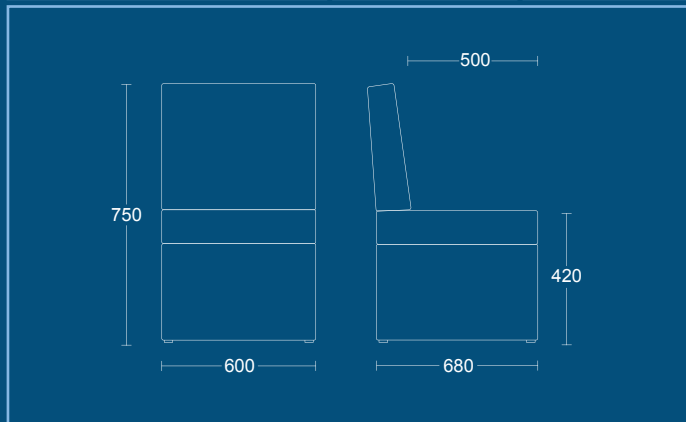

### NX1

Single seat with no armrests and black nylon feet.

| DIMENSIONS     |       |
|----------------|-------|
| WIDTH          | 600mm |
| DEPTH          | 680mm |
| SEAT HEIGHT    | 420mm |
| OVERALL HEIGHT | 750mm |

### NX1-LA

Single seat with left armrest and black nylon feet.

Arm position described from sitting position

| DIMENSIONS     |       |
|----------------|-------|
| WIDTH          | 680mm |
| DEPTH          | 680mm |
| SEAT HEIGHT    | 420mm |
| OVERALL HEIGHT | 750mm |

### NX1-RA

Single seat with left armrest and black nylon feet.

Arm position described from sitting position

| DIMENSIONS     |       |
|----------------|-------|
| WIDTH          | 680mm |
| DEPTH          | 680mm |
| SEAT HEIGHT    | 420mm |
| OVERALL HEIGHT | 750mm |