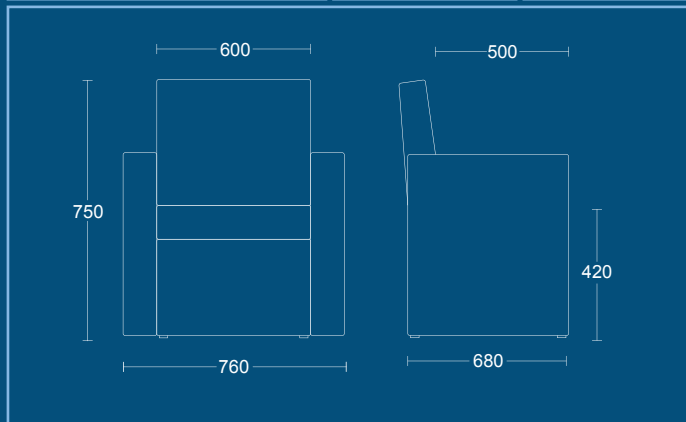

### NX1-LARA

Armchair with black nylon feet.

| DIMENSIONS     |       |
|----------------|-------|
| WIDTH          | 760mm |
| DEPTH          | 680mm |
| SEAT HEIGHT    | 420mm |
| OVERALL HEIGHT | 750mm |

### NX1-30

30° single linking seat with no armrests and black nylon feet.

| DIMENSIONS     |       |
|----------------|-------|
| WIDTH          | 600mm |
| DEPTH          | 680mm |
| SEAT HEIGHT    | 420mm |
| OVERALL HEIGHT | 750mm |

### NX1-60

60° single linking seat with no armrests and black nylon feet.

| DIMENSIONS     |       |
|----------------|-------|
| WIDTH          | 625mm |
| DEPTH          | 680mm |
| SEAT HEIGHT    | 420mm |
| OVERALL HEIGHT | 750mm |

## NEXUS

|   |   |   |  |   |  |
|---|---|---|--|---|--|
|  | <p><b>NXCU</b><br/>Corner unit with black nylon feet.</p> | <p><b>DIMENSIONS</b><br/>WIDTH <b>700mm</b><br/>DEPTH <b>700mm</b><br/>SEAT HEIGHT <b>420mm</b><br/>OVERALL HEIGHT <b>750mm</b></p> |  | <p><b>NX TABLE</b><br/>Square table with wooden top and black nylon feet.</p> | <p><b>DIMENSIONS</b><br/>WIDTH <b>620mm</b><br/>DEPTH <b>620mm</b><br/>OVERALL HEIGHT <b>380mm</b></p> |
|  |   |   |  |   |  |