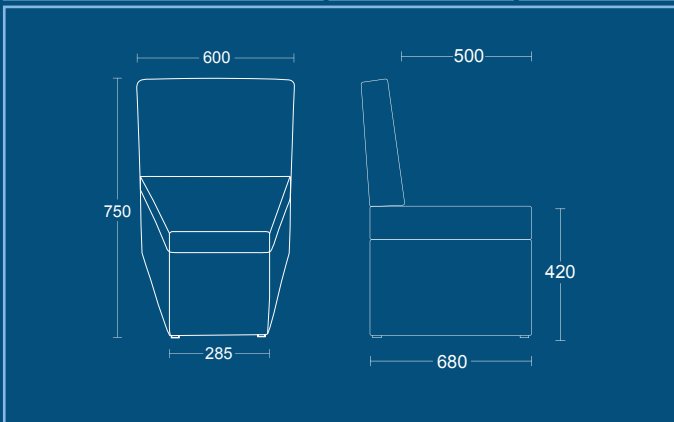

### NX1-LARA

Armchair with black nylon feet.

| DIMENSIONS     |       |
|----------------|-------|
| WIDTH          | 760mm |
| DEPTH          | 680mm |
| SEAT HEIGHT    | 420mm |
| OVERALL HEIGHT | 750mm |

### NX1-30

30° single linking seat with no armrests and black nylon feet.

| DIMENSIONS     |       |
|----------------|-------|
| WIDTH          | 600mm |
| DEPTH          | 680mm |
| SEAT HEIGHT    | 420mm |
| OVERALL HEIGHT | 750mm |

### NX1-60

60° single linking seat with no armrests and black nylon feet.

| DIMENSIONS     |       |
|----------------|-------|
| WIDTH          | 625mm |
| DEPTH          | 680mm |
| SEAT HEIGHT    | 420mm |
| OVERALL HEIGHT | 750mm |

## NEXUS

|   |   |   |  |   |  |
|---|---|---|--|---|--|
|  | <p><b>NXCU</b><br/>Corner unit with black nylon feet.</p> | <p><b>DIMENSIONS</b><br/>WIDTH <b>700mm</b><br/>DEPTH <b>700mm</b><br/>SEAT HEIGHT <b>420mm</b><br/>OVERALL HEIGHT <b>750mm</b></p> |  | <p><b>NX TABLE</b><br/>Square table with wooden top and black nylon feet.</p> | <p><b>DIMENSIONS</b><br/>WIDTH <b>620mm</b><br/>DEPTH <b>620mm</b><br/>OVERALL HEIGHT <b>380mm</b></p> |
|  |   |   |  |   |  |