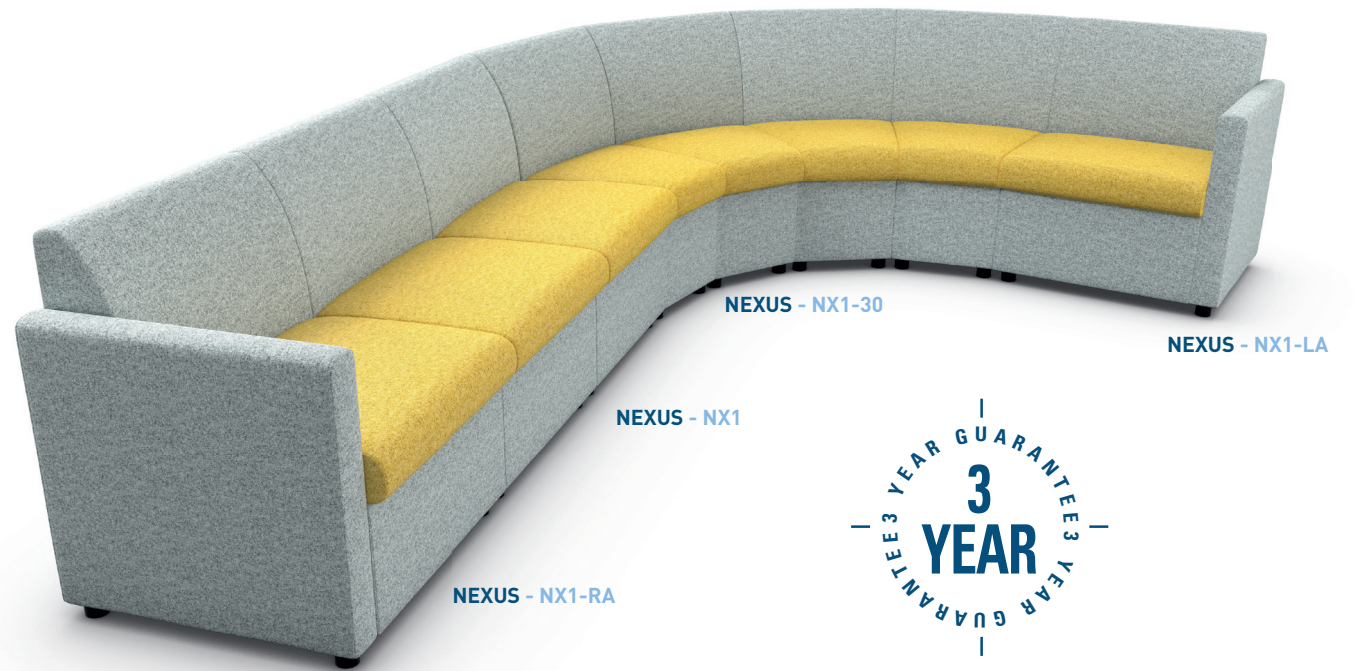

# NEXUS

A conventional low-level modular seating system ideal for reception and breakout areas. Adjoining 30 and 60 degree units enable the specifier to create sweeping seating arrangements while the corner unit provides a continuous flow through sharp corners.

## Standard Features

- CMHR foam
- Black nylon feet
- Fixed seat cushions
- Hardwood frame

## Optional Features

- Two tone upholstery

NEXUS - NX1-RA / NX TABLE / NX1-LA

NEXUS - NXCU / CORNER UNIT