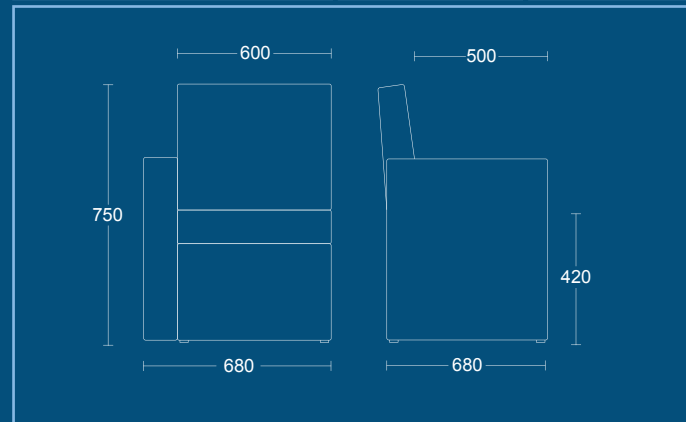

### NX1

Single seat with no armrests and black nylon feet.

| DIMENSIONS     |       |
|----------------|-------|
| WIDTH          | 600mm |
| DEPTH          | 680mm |
| SEAT HEIGHT    | 420mm |
| OVERALL HEIGHT | 750mm |

### NX1-LA

Single seat with left armrest and black nylon feet.

Arm position described from sitting position

| DIMENSIONS     |       |
|----------------|-------|
| WIDTH          | 680mm |
| DEPTH          | 680mm |
| SEAT HEIGHT    | 420mm |
| OVERALL HEIGHT | 750mm |

### NX1-RA

Single seat with left armrest and black nylon feet.

Arm position described from sitting position

| DIMENSIONS     |       |
|----------------|-------|
| WIDTH          | 680mm |
| DEPTH          | 680mm |
| SEAT HEIGHT    | 420mm |
| OVERALL HEIGHT | 750mm |