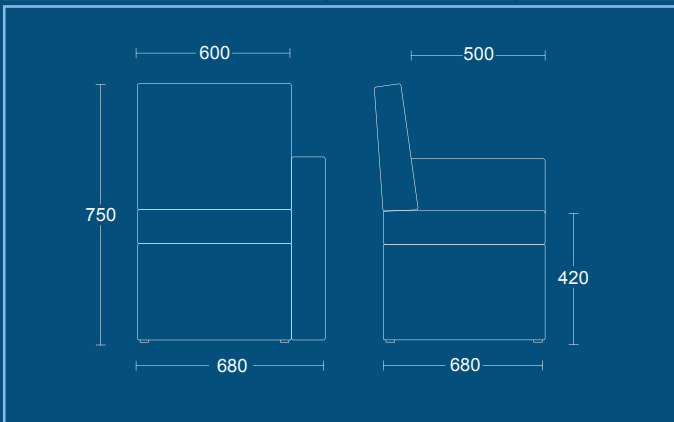

### NX1

Single seat with no armrests and black nylon feet.

| DIMENSIONS     |       |
|----------------|-------|
| WIDTH          | 600mm |
| DEPTH          | 680mm |
| SEAT HEIGHT    | 420mm |
| OVERALL HEIGHT | 750mm |

### NX1-LA

Single seat with left armrest and black nylon feet.

Arm position described from sitting position

| DIMENSIONS     |       |
|----------------|-------|
| WIDTH          | 680mm |
| DEPTH          | 680mm |
| SEAT HEIGHT    | 420mm |
| OVERALL HEIGHT | 750mm |

### NX1-RA

Single seat with left armrest and black nylon feet.

Arm position described from sitting position

| DIMENSIONS     |       |
|----------------|-------|
| WIDTH          | 680mm |
| DEPTH          | 680mm |
| SEAT HEIGHT    | 420mm |
| OVERALL HEIGHT | 750mm |