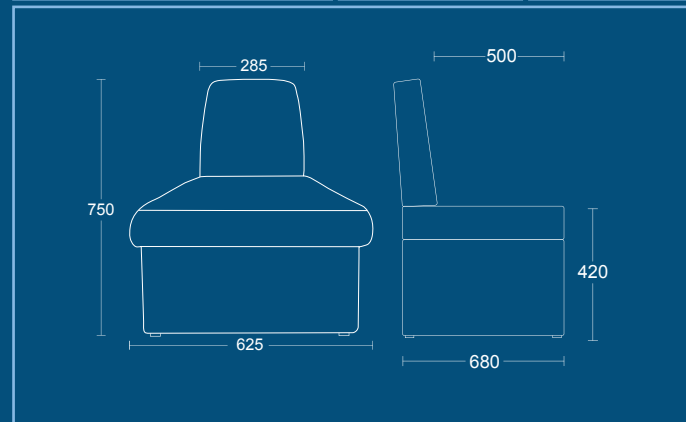

### NX1-LARA

Armchair with black nylon feet.

| DIMENSIONS     |       |
|----------------|-------|
| WIDTH          | 760mm |
| DEPTH          | 680mm |
| SEAT HEIGHT    | 420mm |
| OVERALL HEIGHT | 750mm |

### NX1-30

30° single linking seat with no armrests and black nylon feet.

| DIMENSIONS     |       |
|----------------|-------|
| WIDTH          | 600mm |
| DEPTH          | 680mm |
| SEAT HEIGHT    | 420mm |
| OVERALL HEIGHT | 750mm |

### NX1-60

60° single linking seat with no armrests and black nylon feet.

| DIMENSIONS     |       |
|----------------|-------|
| WIDTH          | 625mm |
| DEPTH          | 680mm |
| SEAT HEIGHT    | 420mm |
| OVERALL HEIGHT | 750mm |

## NEXUS

|   |   |   |  |   |  |
|---|---|---|--|---|--|
|  | <p><b>NXCU</b><br/>Corner unit with black nylon feet.</p> | <p><b>DIMENSIONS</b><br/>WIDTH <b>700mm</b><br/>DEPTH <b>700mm</b><br/>SEAT HEIGHT <b>420mm</b><br/>OVERALL HEIGHT <b>750mm</b></p> |  | <p><b>NX TABLE</b><br/>Square table with wooden top and black nylon feet.</p> | <p><b>DIMENSIONS</b><br/>WIDTH <b>620mm</b><br/>DEPTH <b>620mm</b><br/>OVERALL HEIGHT <b>380mm</b></p> |
|  |   |   |  |   |  |