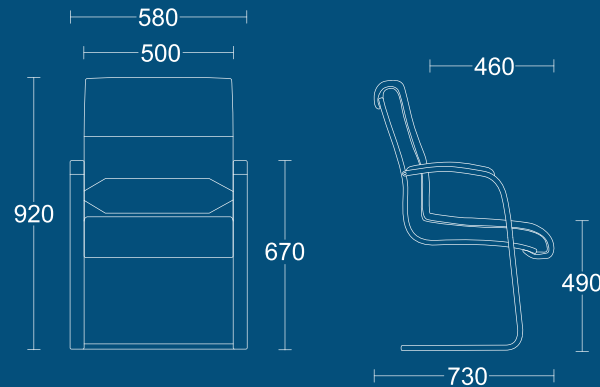

MIDAS - MS-MCA / CHROME FRAME

MIDAS

MS-HB

High back chair with chrome armrests and base.

DIMENSIONS

WIDTH 590mm
 DEPTH 690mm
 SEAT HEIGHT 510mm
 OVERALL HEIGHT 1170mm
 SEAT HEIGHT 570mm

MS-MCA

Medium back visitors chair with chrome armrests and frame.

DIMENSIONS

WIDTH 580mm
 DEPTH 730mm
 SEAT HEIGHT 490mm
 OVERALL HEIGHT 920mm

PSI Seating Limited

Parkside Mill
 Walter Street
 Blackburn
 Lancashire
 BB1 1TL

Telephone: **01254 673400**

Fax: **01254 665571**