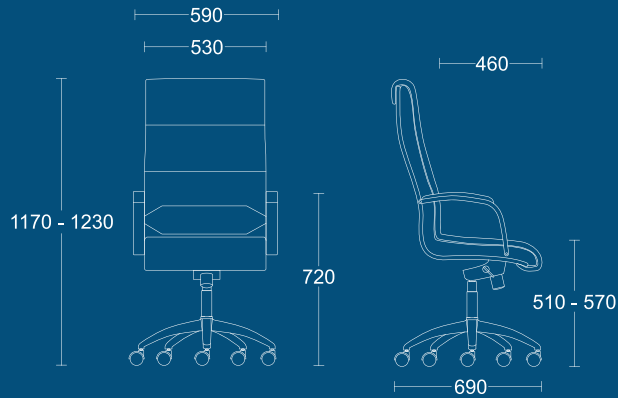

MIDAS - MS-MCA / CHROME FRAME

MIDAS

MS-HB

High back chair with chrome armrests and base.

DIMENSIONS

WIDTH 590mm
 DEPTH 690mm
 SEAT HEIGHT 510mm
 OVERALL HEIGHT 1170mm
 SEAT HEIGHT 570mm

MS-MCA

Medium back visitors chair with chrome armrests and frame.

DIMENSIONS

WIDTH 580mm
 DEPTH 730mm
 SEAT HEIGHT 490mm
 OVERALL HEIGHT 920mm

PSI Seating Limited

Parkside Mill
 Walter Street
 Blackburn
 Lancashire
 BB1 1TL

Telephone: **01254 673400**

Fax: **01254 665571**