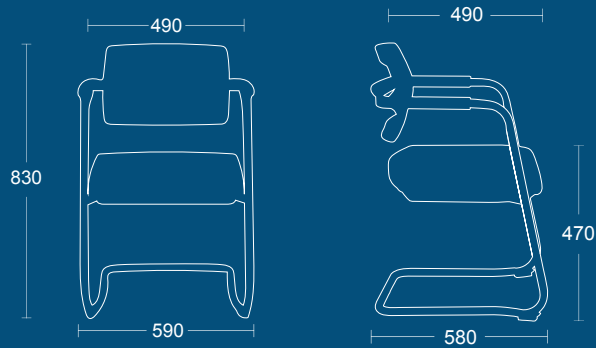

MENTOR - MTFCA / CHROME CANTILEVER FRAME

MENTOR - MTFCA / PIVOTING BACKREST

MENTOR

MTFCA

Medium back
cantilever chrome
stacking armchair
with pivoting
backrest

DIMENSIONS

WIDTH	590mm
DEPTH	580mm
SEAT HEIGHT	470mm
OVERALL HEIGHT	830mm