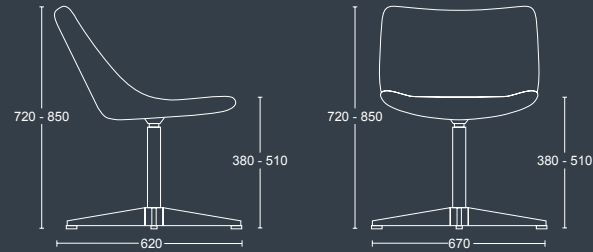

WIDTH	670mm
DEPTH	620mm
SEAT HEIGHT	400mm
OVERALL HEIGHT	710mm

LUNA - FS

Luna chair with chrome, height adjustable, four star swivel base.

DIMENSIONS

WIDTH	670mm
DEPTH	620mm
SEAT HEIGHT	380mm
OVERALL HEIGHT	720mm
	850mm

LUNA PLUS

LUNA PLUS - WF

Luna chair with headrest and chrome sled frame.

DIMENSIONS

WIDTH	670mm
DEPTH	620mm
SEAT HEIGHT	400mm
OVERALL HEIGHT	995mm

LUNA PLUS - FS

Luna chair with headrest and chrome, four star, height adjustable swivel base.

DIMENSIONS

WIDTH	670mm
DEPTH	620mm
SEAT HEIGHT	380mm
OVERALL HEIGHT	985mm
	1115mm

pulse
DESIGN

Certificate Number 12877
ISO 9001

Parkside Mill, Walter Street, Blackburn, Lancashire BB1 1TL
Telephone: 01254 673 400 Fax: 01254 665 571
Email: sales@pulse-design.co.uk www.pulse-design.co.uk