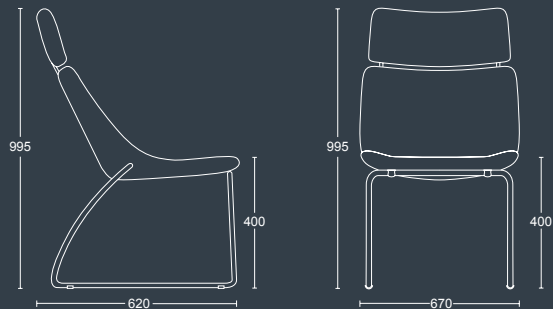

WIDTH	670mm
DEPTH	620mm
SEAT HEIGHT	400mm
OVERALL HEIGHT	710mm

LUNA - FS

Luna chair with chrome, height adjustable, four star swivel base.

DIMENSIONS

WIDTH	670mm
DEPTH	620mm
SEAT HEIGHT	380mm
OVERALL HEIGHT	720mm
	850mm

LUNA PLUS

LUNA PLUS - WF

Luna chair with headrest and chrome sled frame.

DIMENSIONS

WIDTH	670mm
DEPTH	620mm
SEAT HEIGHT	400mm
OVERALL HEIGHT	995mm

LUNA PLUS - FS

Luna chair with headrest and chrome, four star, height adjustable swivel base.

DIMENSIONS

WIDTH	670mm
DEPTH	620mm
SEAT HEIGHT	380mm
OVERALL HEIGHT	985mm
	1115mm

pulse
DESIGN

Certificate Number 12877
ISO 9001

Parkside Mill, Walter Street, Blackburn, Lancashire BB1 1TL
Telephone: 01254 673 400 Fax: 01254 665 571
Email: sales@pulse-design.co.uk www.pulse-design.co.uk