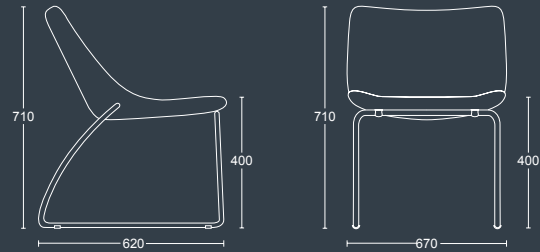

Features

- CMHR foam
 - Plywood frame
 - Chrome finish
-

LUNA - WF / FS

LUNA PLUS - WF

LUNA

LUNA - WF

Luna chair with chrome sled frame.

DIMENSIONS

WIDTH	670mm
DEPTH	620mm
SEAT HEIGHT	400mm
OVERALL HEIGHT	710mm

LUNA - FS

Luna chair with chrome, height adjustable, four star swivel base.

DIMENSIONS

WIDTH	670mm
DEPTH	620mm
SEAT HEIGHT	380mm
OVERALL HEIGHT	720mm
	850mm

LUNA PLUS

LUNA PLUS - WF

Luna chair with headrest and chrome sled frame.

DIMENSIONS

WIDTH	670mm
DEPTH	620mm
SEAT HEIGHT	400mm
OVERALL HEIGHT	995mm

LUNA PLUS - FS

Luna chair with headrest and chrome, four star, height adjustable swivel base.

DIMENSIONS

WIDTH	670mm
DEPTH	620mm
SEAT HEIGHT	380mm
OVERALL HEIGHT	985mm
	1115mm

pulse
DESIGN

Certificate Number 12877
ISO 9001

Parkside Mill, Walter Street, Blackburn, Lancashire BB1 1TL
Telephone: 01254 673 400 Fax: 01254 665 571
Email: sales@pulse-design.co.uk www.pulse-design.co.uk