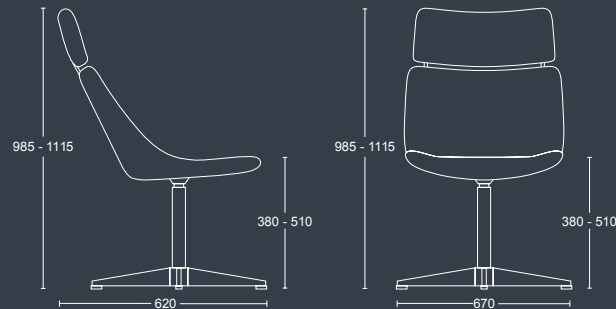

WIDTH	670mm
DEPTH	620mm
SEAT HEIGHT	400mm
OVERALL HEIGHT	710mm

LUNA - FS

Luna chair with chrome, height adjustable, four star swivel base.

DIMENSIONS

WIDTH	670mm
DEPTH	620mm
SEAT HEIGHT	380mm
OVERALL HEIGHT	720mm
	850mm

LUNA PLUS

LUNA PLUS - WF

Luna chair with headrest and chrome sled frame.

DIMENSIONS

WIDTH	670mm
DEPTH	620mm
SEAT HEIGHT	400mm
OVERALL HEIGHT	995mm

LUNA PLUS - FS

Luna chair with headrest and chrome, four star, height adjustable swivel base.

DIMENSIONS

WIDTH	670mm
DEPTH	620mm
SEAT HEIGHT	380mm
OVERALL HEIGHT	985mm
	1115mm

pulse
DESIGN

Certificate Number 12877
ISO 9001

Parkside Mill, Walter Street, Blackburn, Lancashire BB1 1TL
Telephone: 01254 673 400 Fax: 01254 665 571
Email: sales@pulse-design.co.uk www.pulse-design.co.uk