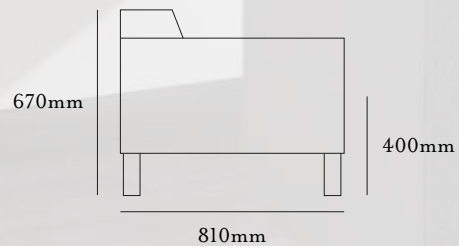

two tone upholstery

Parkside Mill, Walter Street, Blackburn, Lancashire BB1 1TL

 @pulseseating

 /pulseseating

 @pulsedesignrange

 /pulse-design

t 01254 673400

e [sales@pulse-design.co.uk](mailto:sales@pulse-design.co.uk)