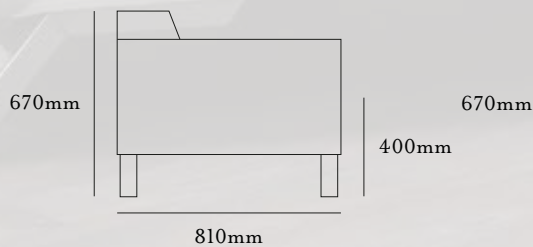

two tone upholstery

Parkside Mill, Walter Street, Blackburn, Lancashire BB1 1TL

 @pulseseating

 /pulseseating

 @pulsedesignrange

 /pulse-design

t 01254 673400

e [sales@pulse-design.co.uk](mailto:sales@pulse-design.co.uk)