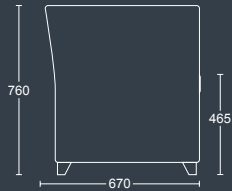

### JACK ONE

Armchair with black nylon feet.

DIMENSIONS	
<b>WIDTH</b>	680mm
<b>DEPTH</b>	670mm
<b>SEAT HEIGHT</b>	465mm
<b>OVERALL HEIGHT</b>	760mm

### JACK TWO

Two seater sofa with black nylon feet.

DIMENSIONS	
<b>WIDTH</b>	1200mm
<b>DEPTH</b>	670mm
<b>SEAT HEIGHT</b>	465mm
<b>OVERALL HEIGHT</b>	760mm