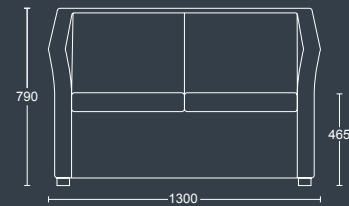

### JACK TWO

Two seater sofa with black nylon feet.

DIMENSIONS	
<b>WIDTH</b>	1200mm
<b>DEPTH</b>	670mm
<b>SEAT HEIGHT</b>	465mm
<b>OVERALL HEIGHT</b>	760mm

### JILL ONE

Armchair with black nylon feet.

DIMENSIONS	
<b>WIDTH</b>	710mm
<b>DEPTH</b>	650mm
<b>SEAT HEIGHT</b>	465mm
<b>OVERALL HEIGHT</b>	790mm

### JILL TWO

Two seater sofa with black nylon feet.

DIMENSIONS	
<b>WIDTH</b>	1300mm
<b>DEPTH</b>	650mm
<b>SEAT HEIGHT</b>	465mm
<b>OVERALL HEIGHT</b>	790mm

**pulse**  
DESIGN

Certificate Number 12877  
ISO 9001