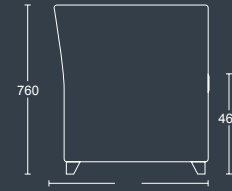

### JACK ONE

Armchair with black nylon feet.

DIMENSIONS	
<b>WIDTH</b>	680mm
<b>DEPTH</b>	670mm
<b>SEAT HEIGHT</b>	465mm
<b>OVERALL HEIGHT</b>	760mm

### JACK TWO

Two seater sofa with black nylon feet.

DIMENSIONS	
<b>WIDTH</b>	1200mm
<b>DEPTH</b>	670mm
<b>SEAT HEIGHT</b>	465mm
<b>OVERALL HEIGHT</b>	760mm