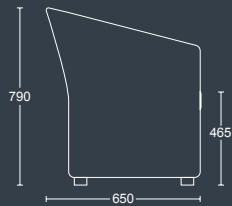

### JILL ONE

Armchair with black nylon feet.

DIMENSIONS	
<b>WIDTH</b>	710mm
<b>DEPTH</b>	650mm
<b>SEAT HEIGHT</b>	465mm
<b>OVERALL HEIGHT</b>	790mm

### JILL TWO

Two seater sofa with black nylon feet.

DIMENSIONS	
<b>WIDTH</b>	1300mm
<b>DEPTH</b>	650mm
<b>SEAT HEIGHT</b>	465mm
<b>OVERALL HEIGHT</b>	790mm

**pulse**  
DESIGN

Certificate Number 12877  
ISO 9001