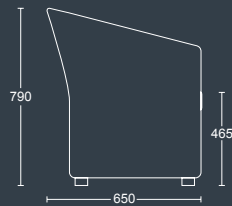

### JILL ONE

Armchair with black nylon feet.

DIMENSIONS	
<b>WIDTH</b>	710mm
<b>DEPTH</b>	650mm
<b>SEAT HEIGHT</b>	465mm
<b>OVERALL HEIGHT</b>	790mm

### JILL TWO

Two seater sofa with black nylon feet.

DIMENSIONS	
<b>WIDTH</b>	1300mm
<b>DEPTH</b>	650mm
<b>SEAT HEIGHT</b>	465mm
<b>OVERALL HEIGHT</b>	790mm

**pulse**  
DESIGN

Certificate Number 12877  
ISO 9001