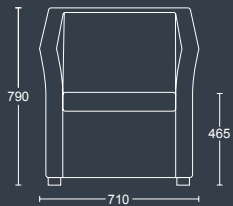

### JACK TWO

Two seater sofa with black nylon feet.

DIMENSIONS	
<b>WIDTH</b>	1200mm
<b>DEPTH</b>	670mm
<b>SEAT HEIGHT</b>	465mm
<b>OVERALL HEIGHT</b>	760mm

### JILL ONE

Armchair with black nylon feet.

DIMENSIONS	
<b>WIDTH</b>	710mm
<b>DEPTH</b>	650mm
<b>SEAT HEIGHT</b>	465mm
<b>OVERALL HEIGHT</b>	790mm

### JILL TWO

Two seater sofa with black nylon feet.

DIMENSIONS	
<b>WIDTH</b>	1300mm
<b>DEPTH</b>	650mm
<b>SEAT HEIGHT</b>	465mm
<b>OVERALL HEIGHT</b>	790mm

**pulse**  
DESIGN

Certificate Number 12877  
ISO 9001