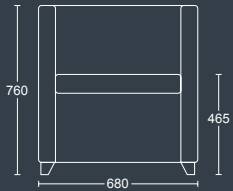

### JACK ONE

Armchair with black nylon feet.

DIMENSIONS	
<b>WIDTH</b>	680mm
<b>DEPTH</b>	670mm
<b>SEAT HEIGHT</b>	465mm
<b>OVERALL HEIGHT</b>	760mm

### JACK TWO

Two seater sofa with black nylon feet.

DIMENSIONS	
<b>WIDTH</b>	1200mm
<b>DEPTH</b>	670mm
<b>SEAT HEIGHT</b>	465mm
<b>OVERALL HEIGHT</b>	760mm

### JILL TWO

Two seater sofa with black nylon feet.

DIMENSIONS	
<b>WIDTH</b>	1300mm
<b>DEPTH</b>	650mm
<b>SEAT HEIGHT</b>	465mm
<b>OVERALL HEIGHT</b>	790mm

**pulse**  
DESIGN

Certificate Number 12877  
ISO 9001