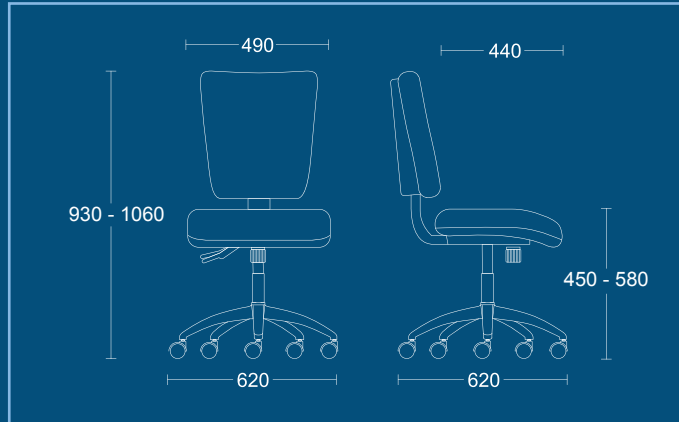

Standard Features

- High back
- Black nylon base

Optional Features

- Seat Slide (SS)
- Inflatable lumbar support (add 'i' to product code eg: IP36(3))
- Chrome Base (SCB)
- Chrome Base (CBY)

ICON PLUS - IP36(1) AH SCB

WIDTH 620mm
 DEPTH 620mm
 SEAT HEIGHT 450mm
 SEAT HEIGHT 580mm
 OVERALL HEIGHT 930mm
 OVERALL HEIGHT 1060mm

IP36(2)

High back task chair.

DIMENSIONS

WIDTH 620mm
 DEPTH 620mm
 SEAT HEIGHT 450mm
 SEAT HEIGHT 580mm
 OVERALL HEIGHT 930mm
 OVERALL HEIGHT 1060mm

IP36(3)

High back task chair.

DIMENSIONS

WIDTH 620mm
 DEPTH 620mm
 SEAT HEIGHT 480mm
 SEAT HEIGHT 610mm
 OVERALL HEIGHT 960mm
 OVERALL HEIGHT 1090mm

ICON PLUS IP36

IP36(4)

High back task chair.

DIMENSIONS

WIDTH 620mm
 DEPTH 620mm
 SEAT HEIGHT 480mm
 SEAT HEIGHT 610mm
 OVERALL HEIGHT 960mm
 OVERALL HEIGHT 1090mm

PSI Seating Limited

Parkside Mill
 Walter Street
 Blackburn
 Lancashire
 BB1 1TL

Telephone: **01254 673400**