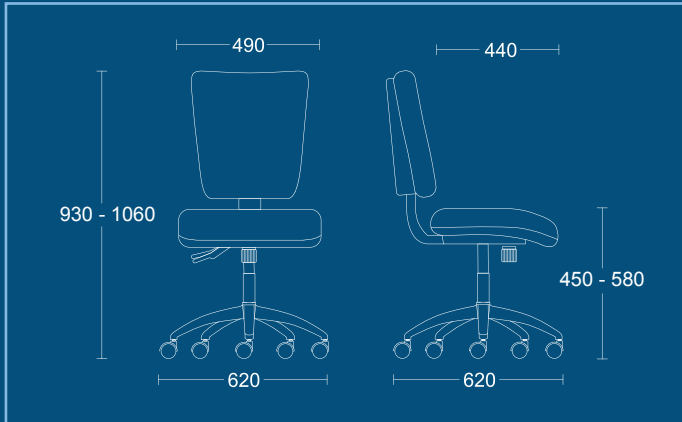

Standard Features

- High back
- Black nylon base

Optional Features

- Seat Slide (SS)
- Inflatable lumbar support (add 'i' to product code eg: IP36(3))
- Chrome Base (SCB)
- Chrome Base (CBY)

ICON PLUS - IP36(1) AH SCB

WIDTH 620mm
 DEPTH 620mm
 SEAT HEIGHT 450mm
 SEAT HEIGHT 580mm
 OVERALL HEIGHT 930mm
 OVERALL HEIGHT 1060mm

IP36(2)

High back task chair.

DIMENSIONS

WIDTH 620mm
 DEPTH 620mm
 SEAT HEIGHT 450mm
 SEAT HEIGHT 580mm
 OVERALL HEIGHT 930mm
 OVERALL HEIGHT 1060mm

IP36(3)

High back task chair.

DIMENSIONS

WIDTH 620mm
 DEPTH 620mm
 SEAT HEIGHT 480mm
 SEAT HEIGHT 610mm
 OVERALL HEIGHT 960mm
 OVERALL HEIGHT 1090mm

ICON PLUS IP36

IP36(4)

High back task chair.

DIMENSIONS

WIDTH 620mm
 DEPTH 620mm
 SEAT HEIGHT 480mm
 SEAT HEIGHT 610mm
 OVERALL HEIGHT 960mm
 OVERALL HEIGHT 1090mm

PSI Seating Limited

Parkside Mill
 Walter Street
 Blackburn
 Lancashire
 BB1 1TL

Telephone: **01254 673400**