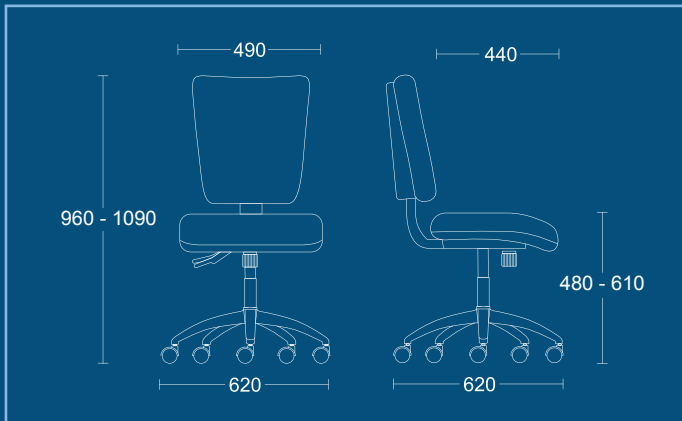

Standard Features

- High back
- Black nylon base

Optional Features

- Seat Slide (SS)
- Inflatable lumbar support (add 'i' to product code eg: IP36(3))
- Chrome Base (SCB)
- Chrome Base (CBY)

ICON PLUS - IP36(1) AH SCB

WIDTH 620mm
 DEPTH 620mm
 SEAT HEIGHT 450mm
 SEAT HEIGHT 580mm
 OVERALL HEIGHT 930mm
 OVERALL HEIGHT 1060mm

IP36(2)

High back task chair.

DIMENSIONS

WIDTH 620mm
 DEPTH 620mm
 SEAT HEIGHT 450mm
 SEAT HEIGHT 580mm
 OVERALL HEIGHT 930mm
 OVERALL HEIGHT 1060mm

IP36(3)

High back task chair.

DIMENSIONS

WIDTH 620mm
 DEPTH 620mm
 SEAT HEIGHT 480mm
 SEAT HEIGHT 610mm
 OVERALL HEIGHT 960mm
 OVERALL HEIGHT 1090mm

ICON PLUS IP36

IP36(4)

High back task chair.

DIMENSIONS

WIDTH 620mm
 DEPTH 620mm
 SEAT HEIGHT 480mm
 SEAT HEIGHT 610mm
 OVERALL HEIGHT 960mm
 OVERALL HEIGHT 1090mm

PSI Seating Limited

Parkside Mill
 Walter Street
 Blackburn
 Lancashire
 BB1 1TL

Telephone: **01254 673400**