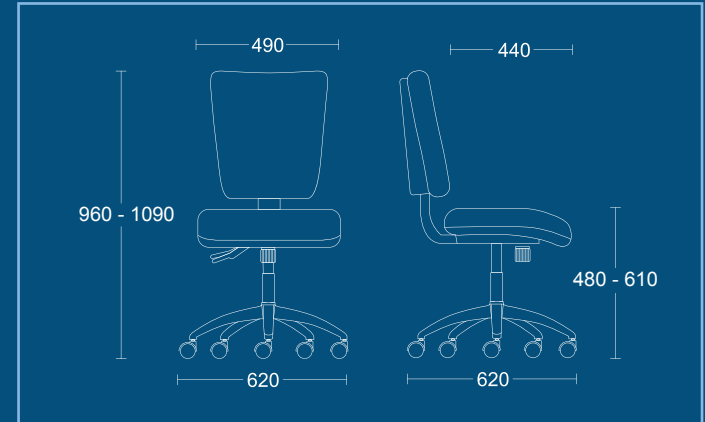

Standard Features

- High back
- Black nylon base

Optional Features

- Seat Slide (SS)
- Inflatable lumbar support (add 'i' to product code eg: IP36(3))
- Chrome Base (SCB)
- Chrome Base (CBY)

ICON PLUS - IP36(1) AH SCB

WIDTH 620mm
 DEPTH 620mm
 SEAT HEIGHT 450mm
 SEAT HEIGHT 580mm
 OVERALL HEIGHT 930mm
 OVERALL HEIGHT 1060mm

IP36(2)

High back task chair.

DIMENSIONS

WIDTH 620mm
 DEPTH 620mm
 SEAT HEIGHT 450mm
 SEAT HEIGHT 580mm
 OVERALL HEIGHT 930mm
 OVERALL HEIGHT 1060mm

IP36(3)

High back task chair.

DIMENSIONS

WIDTH 620mm
 DEPTH 620mm
 SEAT HEIGHT 480mm
 SEAT HEIGHT 610mm
 OVERALL HEIGHT 960mm
 OVERALL HEIGHT 1090mm

ICON PLUS IP36

IP36(4)

High back task chair.

DIMENSIONS

WIDTH 620mm
 DEPTH 620mm
 SEAT HEIGHT 480mm
 SEAT HEIGHT 610mm
 OVERALL HEIGHT 960mm
 OVERALL HEIGHT 1090mm

PSI Seating Limited

Parkside Mill
 Walter Street
 Blackburn
 Lancashire
 BB1 1TL

Telephone: **01254 673400**