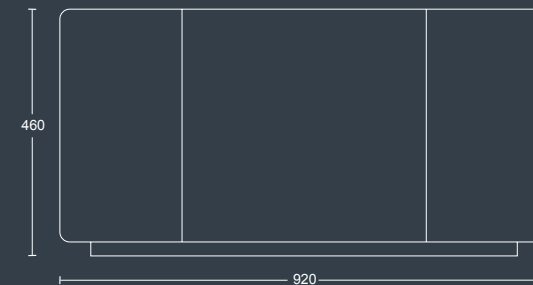

Features

- CMHR foam
- Plywood frame
- Small, medium & large sizes
- Black nylon feet

HEXAD LARGE

HEXAD MEDIUM

HEXAD

HEXAD SMALL

Small hexagonal stool with black nylon feet.

DIMENSIONS	
WIDTH	500mm
DEPTH	500mm
SEAT HEIGHT	460mm
OVERALL HEIGHT	460mm

HEXAD MEDIUM

Medium hexagonal stool with black nylon feet.

DIMENSIONS	
WIDTH	600mm
DEPTH	600mm
SEAT HEIGHT	460mm
OVERALL HEIGHT	460mm

HEXAD LARGE

Large hexagonal stool with black nylon feet.

DIMENSIONS	
WIDTH	920mm
DEPTH	920mm
SEAT HEIGHT	460mm
OVERALL HEIGHT	460mm