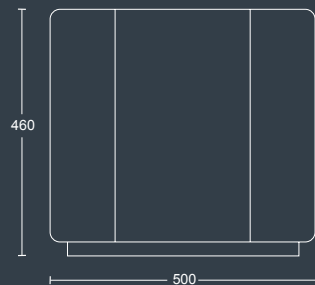

Features

- CMHR foam
- Plywood frame
- Small, medium & large sizes
- Black nylon feet

HEXAD LARGE

HEXAD MEDIUM

HEXAD

HEXAD SMALL

Small hexagonal stool with black nylon feet.

DIMENSIONS	
WIDTH	500mm
DEPTH	500mm
SEAT HEIGHT	460mm
OVERALL HEIGHT	460mm

HEXAD MEDIUM

Medium hexagonal stool with black nylon feet.

DIMENSIONS	
WIDTH	600mm
DEPTH	600mm
SEAT HEIGHT	460mm
OVERALL HEIGHT	460mm

HEXAD LARGE

Large hexagonal stool with black nylon feet.

DIMENSIONS	
WIDTH	920mm
DEPTH	920mm
SEAT HEIGHT	460mm
OVERALL HEIGHT	460mm