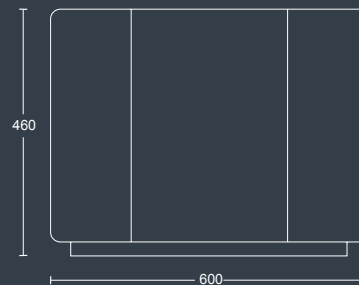

Features

- CMHR foam
- Plywood frame
- Small, medium & large sizes
- Black nylon feet

HEXAD LARGE

HEXAD MEDIUM

HEXAD

HEXAD SMALL

Small hexagonal stool with black nylon feet.

DIMENSIONS	
WIDTH	500mm
DEPTH	500mm
SEAT HEIGHT	460mm
OVERALL HEIGHT	460mm

HEXAD MEDIUM

Medium hexagonal stool with black nylon feet.

DIMENSIONS	
WIDTH	600mm
DEPTH	600mm
SEAT HEIGHT	460mm
OVERALL HEIGHT	460mm

HEXAD LARGE

Large hexagonal stool with black nylon feet.

DIMENSIONS	
WIDTH	920mm
DEPTH	920mm
SEAT HEIGHT	460mm
OVERALL HEIGHT	460mm