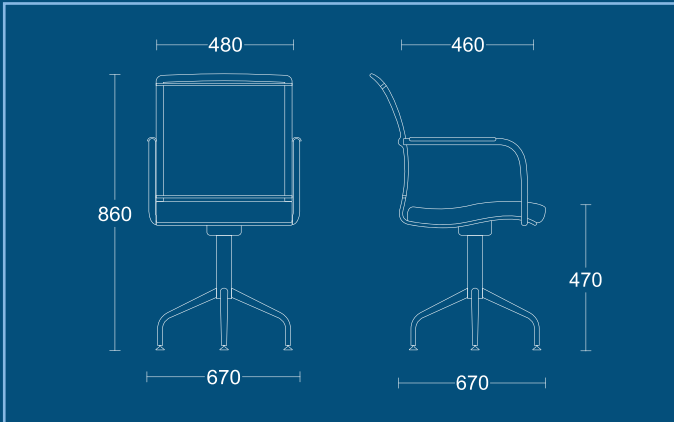

DIMENSIONS

WIDTH 540mm
 DEPTH 600mm
 SEAT HEIGHT 460mm
 OVERALL HEIGHT 870mm

ETFS

Mesh back stacking armchair with chrome four star swivel base.

DIMENSIONS

WIDTH 670mm
 DEPTH 670mm
 SEAT HEIGHT 470mm
 OVERALL HEIGHT 860mm

ETST

Mesh back stacking armchair with black nylon stiletto base.

DIMENSIONS

WIDTH 650mm
 DEPTH 650mm
 SEAT HEIGHT 440mm
 OVERALL HEIGHT 840mm - 960mm

PSI Seating Limited

Parkside Mill
 Walter Street
 Blackburn
 Lancashire
 BB1 1TL