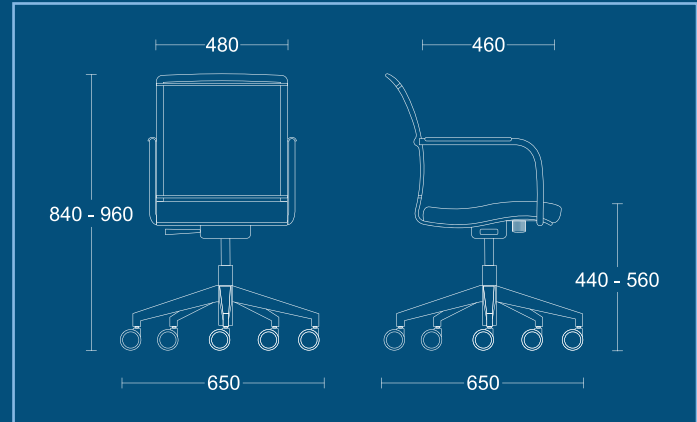

DIMENSIONS

WIDTH 540mm
 DEPTH 600mm
 SEAT HEIGHT 460mm
 OVERALL HEIGHT 870mm

ETFS

Mesh back stacking armchair with chrome four star swivel base.

DIMENSIONS

WIDTH 670mm
 DEPTH 670mm
 SEAT HEIGHT 470mm
 OVERALL HEIGHT 860mm

ETST

Mesh back stacking armchair with black nylon stiletto base.

DIMENSIONS

WIDTH 650mm
 DEPTH 650mm
 SEAT HEIGHT 440mm
 OVERALL HEIGHT 840mm - 960mm

PSI Seating Limited

Parkside Mill
 Walter Street
 Blackburn
 Lancashire
 BB1 1TL