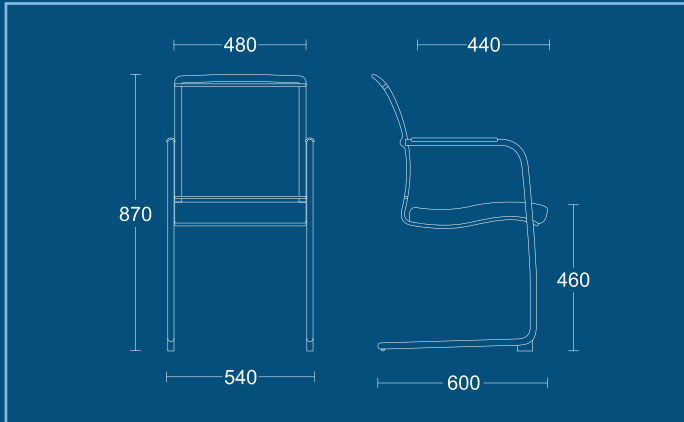

DIMENSIONS

WIDTH 540mm
 DEPTH 600mm
 SEAT HEIGHT 460mm
 OVERALL HEIGHT 870mm

ETFS

Mesh back stacking armchair with chrome four star swivel base.

DIMENSIONS

WIDTH 670mm
 DEPTH 670mm
 SEAT HEIGHT 470mm
 OVERALL HEIGHT 860mm

ETST

Mesh back stacking armchair with black nylon stiletto base.

DIMENSIONS

WIDTH 650mm
 DEPTH 650mm
 SEAT HEIGHT 440mm
 OVERALL HEIGHT 840mm - 960mm

PSI Seating Limited

Parkside Mill
 Walter Street
 Blackburn
 Lancashire
 BB1 1TL