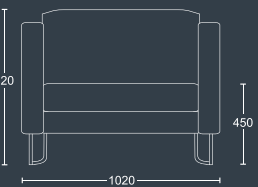

FABRIC GROUP

WIDTH 1820mm
DEPTH 920mm
SEAT HEIGHT 450mm
OVERALL HEIGHT 1300mm

EDEN SOLO

EDEN 1

Armchair with tubular silver skid frame.

FABRIC GROUP

WIDTH 810mm
DEPTH 920mm
SEAT HEIGHT 450mm
OVERALL HEIGHT 820mm

EDEN SOLO

EDEN 1.5

Extra wide armchair with tubular silver skid frame.

FABRIC GROUP

WIDTH 1020mm
DEPTH 920mm
SEAT HEIGHT 450mm
OVERALL HEIGHT 820mm

EDEN 2

Two seater sofa with tubular silver skid frame.

FABRIC GROUP

WIDTH 1820mm
DEPTH 920mm
SEAT HEIGHT 450mm
OVERALL HEIGHT 820mm

ACCESSORIES

EDEN ARMREST

Fixed armrest to right or left arm.

FABRIC GROUP

WIDTH 200mm
DEPTH 470mm
SEAT HEIGHT -
OVERALL HEIGHT 190mm

EDEN MODULAR