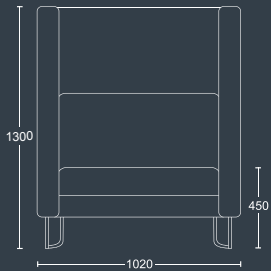

Extra wide high back unit with tubular silver skid frame.

FABRIC GROUP

WIDTH 1020mm
DEPTH 920mm
SEAT HEIGHT 450mm
OVERALL HEIGHT 1300mm

EDEN 2.5 HIGH

Extra wide two seater high back unit with tubular silver skid frame.

FABRIC GROUP

WIDTH 1820mm
DEPTH 920mm
SEAT HEIGHT 450mm
OVERALL HEIGHT 1300mm

EDEN SOLO

EDEN 1

Armchair with tubular silver skid frame.

FABRIC GROUP

WIDTH 810mm
DEPTH 920mm
SEAT HEIGHT 450mm
OVERALL HEIGHT 820mm

WIDTH 1820mm
DEPTH 920mm
SEAT HEIGHT 450mm
OVERALL HEIGHT 820mm

ACCESSORIES

EDEN ARMREST

Fixed armrest to right or left arm.

FABRIC GROUP

WIDTH 200mm
DEPTH 470mm
SEAT HEIGHT -
OVERALL HEIGHT 190mm

EDEN MODULAR

Fixed armrest to right or left arm to incorporate PortHole.

| DIMENSIONS | |
|-----------------------|-------|
| WIDTH | 200mm |
| DEPTH | 470mm |
| SEAT HEIGHT | N/A |
| OVERALL HEIGHT | 190mm |

ACCESSORIES