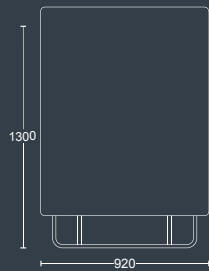

Extra wide high back unit with tubular silver skid frame.

FABRIC GROUP

WIDTH 1020mm
DEPTH 920mm
SEAT HEIGHT 450mm
OVERALL HEIGHT 1300mm

EDEN 2.5 HIGH

Extra wide two seater high back unit with tubular silver skid frame.

FABRIC GROUP

WIDTH 1820mm
DEPTH 920mm
SEAT HEIGHT 450mm
OVERALL HEIGHT 1300mm

EDEN SOLO

EDEN 1

Armchair with tubular silver skid frame.

FABRIC GROUP

WIDTH 810mm
DEPTH 920mm
SEAT HEIGHT 450mm
OVERALL HEIGHT 820mm