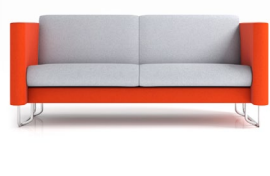

EDEN SOLO

EDEN 1.5

Extra wide armchair with tubular silver skid frame.

FABRIC GROUP

WIDTH 1020mm
DEPTH 920mm
SEAT HEIGHT 450mm
OVERALL HEIGHT 820mm

EDEN 2

Two seater sofa with tubular silver skid frame.

FABRIC GROUP