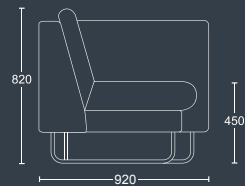

EDEN 1.5 NA

Extra wide single seat with no armrests and tubular silver skid frame.

| DIMENSIONS | |
|-----------------------|-------|
| WIDTH | 800mm |
| DEPTH | 840mm |
| SEAT HEIGHT | 450mm |
| OVERALL HEIGHT | 820mm |

EDEN MODULAR

EDEN 1.5 LA/RA

Extra wide single seat with right or left armrest and tubular silver skid frame.

| DIMENSIONS | |
|-----------------------|-------|
| WIDTH | 910mm |
| DEPTH | 920mm |
| SEAT HEIGHT | 450mm |
| OVERALL HEIGHT | 820mm |

EDEN CORNER

Corner unit with tubular silver skid frame.

| DIMENSIONS | |
|-----------------------|--------|
| WIDTH | 1270mm |
| DEPTH | 1270mm |
| SEAT HEIGHT | 450mm |
| OVERALL HEIGHT | 820mm |

EDEN ARMREST CARGER

Fixed armrest to right or left arm to incorporate PortHole.

| DIMENSIONS | |
|-----------------------|-------|
| WIDTH | 200mm |
| DEPTH | 470mm |
| SEAT HEIGHT | N/A |
| OVERALL HEIGHT | 190mm |

ACCESSORIES