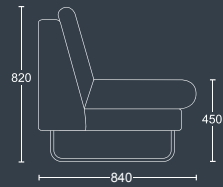

EDEN 1 NA

Single seat with no armrests and tubular silver skid frame.

| DIMENSIONS | |
|-----------------------|-------|
| WIDTH | 590mm |
| DEPTH | 840mm |
| SEAT HEIGHT | 450mm |
| OVERALL HEIGHT | 820mm |

EDEN 1 LA/RA

Single seat with right or left armrest and tubular silver skid frame.

| DIMENSIONS | |
|-----------------------|-------|
| WIDTH | 700mm |
| DEPTH | 920mm |
| SEAT HEIGHT | 450mm |
| OVERALL HEIGHT | 820mm |

EDEN 1.5 NA

Extra wide single seat with no armrests and tubular silver skid frame.

| DIMENSIONS | |
|-----------------------|-------|
| WIDTH | 800mm |
| DEPTH | 840mm |
| SEAT HEIGHT | 450mm |
| OVERALL HEIGHT | 820mm |

EDEN CORNER

Corner unit with tubular silver skid frame.

| DIMENSIONS | |
|-----------------------|--------|
| WIDTH | 1270mm |
| DEPTH | 1270mm |
| SEAT HEIGHT | 450mm |
| OVERALL HEIGHT | 820mm |

EDEN ARMREST CARGER