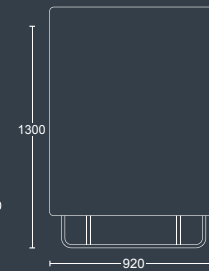

Extra wide high back unit with tubular silver skid frame.

FABRIC GROUP

WIDTH 1020mm
DEPTH 920mm
SEAT HEIGHT 450mm
OVERALL HEIGHT 1300mm

EDEN 2.5 HIGH

Extra wide two seater high back unit with tubular silver skid frame.

FABRIC GROUP

WIDTH 1820mm
DEPTH 920mm
SEAT HEIGHT 450mm
OVERALL HEIGHT 1300mm

EDEN SOLO

EDEN 1

Armchair with tubular silver skid frame.

FABRIC GROUP

WIDTH 810mm
DEPTH 920mm
SEAT HEIGHT 450mm
OVERALL HEIGHT 820mm