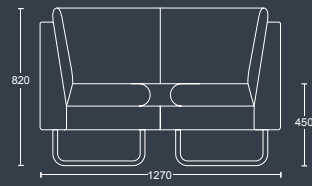

WIDTH 1820mm
DEPTH 920mm
SEAT HEIGHT 450mm
OVERALL HEIGHT 820mm

ACCESSORIES

EDEN ARMREST

Fixed armrest to right or left arm.

FABRIC GROUP

WIDTH 200mm
DEPTH 470mm
SEAT HEIGHT -
OVERALL HEIGHT 190mm

EDEN MODULAR

EDEN MODULAR

EDEN 1.5 LA/RA

Extra wide single seat with right or left armrest and tubular silver skid frame.

| DIMENSIONS | |
|-----------------------|-------|
| WIDTH | 910mm |
| DEPTH | 920mm |
| SEAT HEIGHT | 450mm |
| OVERALL HEIGHT | 820mm |

EDEN CORNER

Corner unit with tubular silver skid frame.

| DIMENSIONS | |
|-----------------------|--------|
| WIDTH | 1270mm |
| DEPTH | 1270mm |
| SEAT HEIGHT | 450mm |
| OVERALL HEIGHT | 820mm |

EDEN ARMREST CARGER

Fixed armrest to right or left arm to incorporate PortHole.

| DIMENSIONS | |
|-----------------------|-------|
| WIDTH | 200mm |
| DEPTH | 470mm |
| SEAT HEIGHT | N/A |
| OVERALL HEIGHT | 190mm |

ACCESSORIES