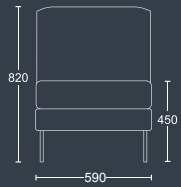

EDEN 1 NA

Single seat with no armrests and tubular silver skid frame.

| DIMENSIONS | |
|-----------------------|-------|
| WIDTH | 590mm |
| DEPTH | 840mm |
| SEAT HEIGHT | 450mm |
| OVERALL HEIGHT | 820mm |

EDEN 1 LA/RA

Single seat with right or left armrest and tubular silver skid frame.

| DIMENSIONS | |
|-----------------------|-------|
| WIDTH | 700mm |
| DEPTH | 920mm |
| SEAT HEIGHT | 450mm |
| OVERALL HEIGHT | 820mm |

EDEN 1.5 NA

Extra wide single seat with no armrests and tubular silver skid frame.

| DIMENSIONS | |
|-----------------------|-------|
| WIDTH | 800mm |
| DEPTH | 840mm |
| SEAT HEIGHT | 450mm |
| OVERALL HEIGHT | 820mm |

EDEN CORNER

Corner unit with tubular silver skid frame.

| DIMENSIONS | |
|-----------------------|--------|
| WIDTH | 1270mm |
| DEPTH | 1270mm |
| SEAT HEIGHT | 450mm |
| OVERALL HEIGHT | 820mm |

EDEN ARMREST CARGER