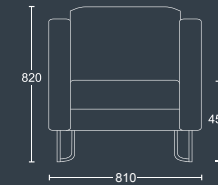

FABRIC GROUP

WIDTH 1820mm
DEPTH 920mm
SEAT HEIGHT 450mm
OVERALL HEIGHT 1300mm

EDEN SOLO

EDEN 1

Armchair with tubular silver skid frame.

FABRIC GROUP

WIDTH 810mm
DEPTH 920mm
SEAT HEIGHT 450mm
OVERALL HEIGHT 820mm

EDEN SOLO

EDEN 1.5

Extra wide armchair with tubular silver skid frame.

FABRIC GROUP

WIDTH 1020mm
DEPTH 920mm
SEAT HEIGHT 450mm
OVERALL HEIGHT 820mm

EDEN 2

Two seater sofa with tubular silver skid frame.

FABRIC GROUP

WIDTH 1820mm
DEPTH 920mm
SEAT HEIGHT 450mm
OVERALL HEIGHT 820mm

ACCESSORIES

EDEN ARMREST

Fixed armrest to right or left arm.

FABRIC GROUP

WIDTH 200mm
DEPTH 470mm
SEAT HEIGHT -
OVERALL HEIGHT 190mm

EDEN MODULAR

Fixed armrest to right or left arm to incorporate PortHole.

| DIMENSIONS | |
|-----------------------|-------|
| WIDTH | 200mm |
| DEPTH | 470mm |
| SEAT HEIGHT | N/A |
| OVERALL HEIGHT | 190mm |

ACCESSORIES