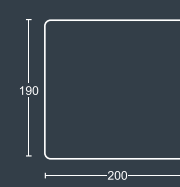

WIDTH 1820mm
DEPTH 920mm
SEAT HEIGHT 450mm
OVERALL HEIGHT 820mm

ACCESSORIES

EDEN ARMREST

Fixed armrest to right or left arm.

FABRIC GROUP

WIDTH 200mm
DEPTH 470mm
SEAT HEIGHT -
OVERALL HEIGHT 190mm

EDEN MODULAR

EDEN 1 NA

Single seat with no armrests and tubular silver skid frame.

| DIMENSIONS | |
|-----------------------|-------|
| WIDTH | 590mm |
| DEPTH | 840mm |
| SEAT HEIGHT | 450mm |
| OVERALL HEIGHT | 820mm |