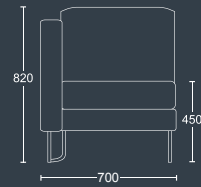

EDEN 1 NA

Single seat with no armrests and tubular silver skid frame.

| DIMENSIONS | |
|-----------------------|-------|
| WIDTH | 590mm |
| DEPTH | 840mm |
| SEAT HEIGHT | 450mm |
| OVERALL HEIGHT | 820mm |

EDEN 1 LA/RA

Single seat with right or left armrest and tubular silver skid frame.

| DIMENSIONS | |
|-----------------------|-------|
| WIDTH | 700mm |
| DEPTH | 920mm |
| SEAT HEIGHT | 450mm |
| OVERALL HEIGHT | 820mm |

EDEN 1.5 NA

Extra wide single seat with no armrests and tubular silver skid frame.

| DIMENSIONS | |
|-----------------------|-------|
| WIDTH | 800mm |
| DEPTH | 840mm |
| SEAT HEIGHT | 450mm |
| OVERALL HEIGHT | 820mm |

Fixed armrest to right or left arm to incorporate PortHole.

| DIMENSIONS | |
|-----------------------|-------|
| WIDTH | 200mm |
| DEPTH | 470mm |
| SEAT HEIGHT | N/A |
| OVERALL HEIGHT | 190mm |

ACCESSORIES