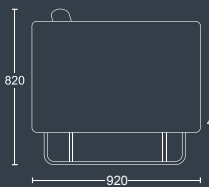

EDEN SOLO

EDEN 1.5

Extra wide armchair with tubular silver skid frame.

FABRIC GROUP

WIDTH 1020mm
DEPTH 920mm
SEAT HEIGHT 450mm
OVERALL HEIGHT 820mm

EDEN 2

Two seater sofa with tubular silver skid frame.

FABRIC GROUP

WIDTH 1820mm
DEPTH 920mm
SEAT HEIGHT 450mm
OVERALL HEIGHT 820mm

ACCESSORIES

EDEN ARMREST

Fixed armrest to right or left arm.

FABRIC GROUP

WIDTH 200mm
DEPTH 470mm
SEAT HEIGHT -
OVERALL HEIGHT 190mm

EDEN MODULAR