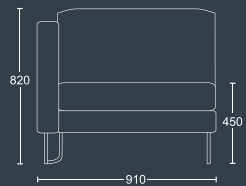

EDEN MODULAR

EDEN 1.5 LA/RA

Extra wide single seat with right or left armrest and tubular silver skid frame.

| DIMENSIONS | |
|-----------------------|-------|
| WIDTH | 910mm |
| DEPTH | 920mm |
| SEAT HEIGHT | 450mm |
| OVERALL HEIGHT | 820mm |

EDEN CORNER

Corner unit with tubular silver skid frame.

| DIMENSIONS | |
|-----------------------|--------|
| WIDTH | 1270mm |
| DEPTH | 1270mm |
| SEAT HEIGHT | 450mm |
| OVERALL HEIGHT | 820mm |

EDEN ARMREST CARGER

Fixed armrest to right or left arm to incorporate PortHole.

| DIMENSIONS | |
|-----------------------|-------|
| WIDTH | 200mm |
| DEPTH | 470mm |
| SEAT HEIGHT | N/A |
| OVERALL HEIGHT | 190mm |

ACCESSORIES