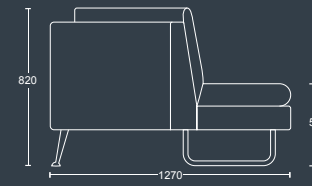

EDEN 1.5 NA

Extra wide single seat with no armrests and tubular silver skid frame.

| DIMENSIONS | |
|-----------------------|-------|
| WIDTH | 800mm |
| DEPTH | 840mm |
| SEAT HEIGHT | 450mm |
| OVERALL HEIGHT | 820mm |

EDEN MODULAR

EDEN 1.5 LA/RA

Extra wide single seat with right or left armrest and tubular silver skid frame.

| DIMENSIONS | |
|-----------------------|-------|
| WIDTH | 910mm |
| DEPTH | 920mm |
| SEAT HEIGHT | 450mm |
| OVERALL HEIGHT | 820mm |

EDEN CORNER

Corner unit with tubular silver skid frame.

| DIMENSIONS | |
|-----------------------|--------|
| WIDTH | 1270mm |
| DEPTH | 1270mm |
| SEAT HEIGHT | 450mm |
| OVERALL HEIGHT | 820mm |

EDEN ARMREST CARGER

Fixed armrest to right or left arm to incorporate PortHole.

| DIMENSIONS | |
|-----------------------|-------|
| WIDTH | 200mm |
| DEPTH | 470mm |
| SEAT HEIGHT | N/A |
| OVERALL HEIGHT | 190mm |

ACCESSORIES