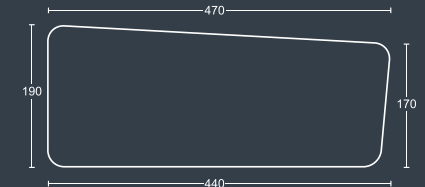

EDEN SOLO

EDEN 1.5

Extra wide armchair with tubular silver skid frame.

FABRIC GROUP

WIDTH 1020mm
DEPTH 920mm
SEAT HEIGHT 450mm
OVERALL HEIGHT 820mm

EDEN 2

Two seater sofa with tubular silver skid frame.

FABRIC GROUP

WIDTH 1820mm
DEPTH 920mm
SEAT HEIGHT 450mm
OVERALL HEIGHT 820mm

ACCESSORIES

EDEN ARMREST

Fixed armrest to right or left arm.

FABRIC GROUP

WIDTH 200mm
DEPTH 470mm
SEAT HEIGHT -
OVERALL HEIGHT 190mm

EDEN MODULAR

EDEN 1 NA

Single seat with no armrests and tubular silver skid frame.

| DIMENSIONS | |
|-----------------------|-------|
| WIDTH | 590mm |
| DEPTH | 840mm |
| SEAT HEIGHT | 450mm |
| OVERALL HEIGHT | 820mm |