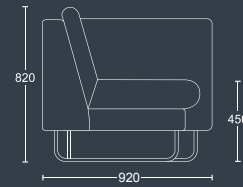

EDEN 1 NA

Single seat with no armrests and tubular silver skid frame.

| DIMENSIONS | |
|-----------------------|-------|
| WIDTH | 590mm |
| DEPTH | 840mm |
| SEAT HEIGHT | 450mm |
| OVERALL HEIGHT | 820mm |

EDEN 1 LA/RA

Single seat with right or left armrest and tubular silver skid frame.

| DIMENSIONS | |
|-----------------------|-------|
| WIDTH | 700mm |
| DEPTH | 920mm |
| SEAT HEIGHT | 450mm |
| OVERALL HEIGHT | 820mm |

EDEN 1.5 NA

Extra wide single seat with no armrests and tubular silver skid frame.

| DIMENSIONS | |
|-----------------------|-------|
| WIDTH | 800mm |
| DEPTH | 840mm |
| SEAT HEIGHT | 450mm |
| OVERALL HEIGHT | 820mm |

EDEN CORNER

Corner unit with tubular silver skid frame.

| DIMENSIONS | |
|-----------------------|--------|
| WIDTH | 1270mm |
| DEPTH | 1270mm |
| SEAT HEIGHT | 450mm |
| OVERALL HEIGHT | 820mm |

EDEN ARMREST CARGER