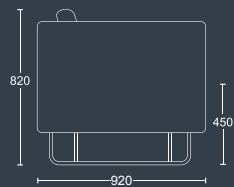

FABRIC GROUP

WIDTH 1820mm
DEPTH 920mm
SEAT HEIGHT 450mm
OVERALL HEIGHT 1300mm

EDEN SOLO

EDEN 1

Armchair with tubular silver skid frame.

FABRIC GROUP

WIDTH 810mm
DEPTH 920mm
SEAT HEIGHT 450mm
OVERALL HEIGHT 820mm

EDEN SOLO

EDEN 1.5

Extra wide armchair with tubular silver skid frame.

FABRIC GROUP

WIDTH 1020mm
DEPTH 920mm
SEAT HEIGHT 450mm
OVERALL HEIGHT 820mm

EDEN 2

Two seater sofa with tubular silver skid frame.

FABRIC GROUP

WIDTH 1820mm
DEPTH 920mm
SEAT HEIGHT 450mm
OVERALL HEIGHT 820mm

ACCESSORIES

EDEN ARMREST

Fixed armrest to right or left arm.

FABRIC GROUP

WIDTH 200mm
DEPTH 470mm
SEAT HEIGHT -
OVERALL HEIGHT 190mm

EDEN MODULAR

EDEN 1 NA

Single seat with no armrests and tubular silver skid frame.

| DIMENSIONS | |
|-----------------------|-------|
| WIDTH | 590mm |
| DEPTH | 840mm |
| SEAT HEIGHT | 450mm |
| OVERALL HEIGHT | 820mm |