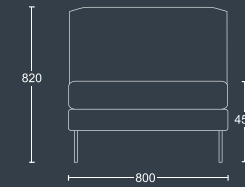

EDEN 1 NA

Single seat with no armrests and tubular silver skid frame.

| DIMENSIONS | |
|-----------------------|-------|
| WIDTH | 590mm |
| DEPTH | 840mm |
| SEAT HEIGHT | 450mm |
| OVERALL HEIGHT | 820mm |

EDEN 1 LA/RA

Single seat with right or left armrest and tubular silver skid frame.

| DIMENSIONS | |
|-----------------------|-------|
| WIDTH | 700mm |
| DEPTH | 920mm |
| SEAT HEIGHT | 450mm |
| OVERALL HEIGHT | 820mm |

EDEN 1.5 NA

Extra wide single seat with no armrests and tubular silver skid frame.

| DIMENSIONS | |
|-----------------------|-------|
| WIDTH | 800mm |
| DEPTH | 840mm |
| SEAT HEIGHT | 450mm |
| OVERALL HEIGHT | 820mm |