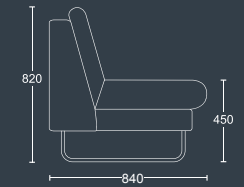

EDEN 1 NA

Single seat with no armrests and tubular silver skid frame.

| DIMENSIONS | |
|-----------------------|-------|
| WIDTH | 590mm |
| DEPTH | 840mm |
| SEAT HEIGHT | 450mm |
| OVERALL HEIGHT | 820mm |

EDEN 1 LA/RA

Single seat with right or left armrest and tubular silver skid frame.

| DIMENSIONS | |
|-----------------------|-------|
| WIDTH | 700mm |
| DEPTH | 920mm |
| SEAT HEIGHT | 450mm |
| OVERALL HEIGHT | 820mm |

EDEN 1.5 NA

Extra wide single seat with no armrests and tubular silver skid frame.

| DIMENSIONS | |
|-----------------------|-------|
| WIDTH | 800mm |
| DEPTH | 840mm |
| SEAT HEIGHT | 450mm |
| OVERALL HEIGHT | 820mm |

EDEN CORNER

Corner unit with tubular silver skid frame.

| DIMENSIONS | |
|-----------------------|--------|
| WIDTH | 1270mm |
| DEPTH | 1270mm |
| SEAT HEIGHT | 450mm |
| OVERALL HEIGHT | 820mm |

EDEN ARMREST CARGER