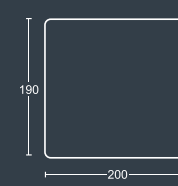

ACCESSORIES