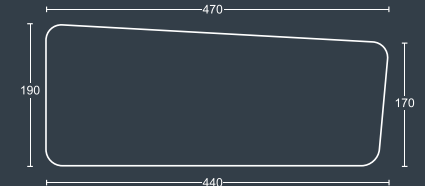

EDEN CORNER

Corner unit with tubular silver skid frame.

| DIMENSIONS | |
|-----------------------|--------|
| WIDTH | 1270mm |
| DEPTH | 1270mm |
| SEAT HEIGHT | 450mm |
| OVERALL HEIGHT | 820mm |

EDEN ARMREST CARGER

Fixed armrest to right or left arm to incorporate PortHole.

| DIMENSIONS | |
|-----------------------|-------|
| WIDTH | 200mm |
| DEPTH | 470mm |
| SEAT HEIGHT | N/A |
| OVERALL HEIGHT | 190mm |

ACCESSORIES