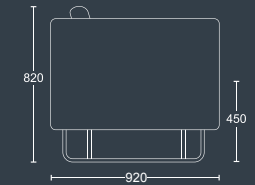

FABRIC GROUP

WIDTH 1820mm
DEPTH 920mm
SEAT HEIGHT 450mm
OVERALL HEIGHT 1300mm

EDEN SOLO

EDEN 1

Armchair with tubular silver skid frame.

FABRIC GROUP

WIDTH 810mm
DEPTH 920mm
SEAT HEIGHT 450mm
OVERALL HEIGHT 820mm

EDEN SOLO

EDEN 1.5

Extra wide armchair with tubular silver skid frame.

FABRIC GROUP

WIDTH 1020mm
DEPTH 920mm
SEAT HEIGHT 450mm
OVERALL HEIGHT 820mm

EDEN 2

Two seater sofa with tubular silver skid frame.

FABRIC GROUP

WIDTH 1820mm
DEPTH 920mm
SEAT HEIGHT 450mm
OVERALL HEIGHT 820mm

ACCESSORIES

EDEN ARMREST

Fixed armrest to right or left arm.

FABRIC GROUP

WIDTH 200mm
DEPTH 470mm
SEAT HEIGHT -
OVERALL HEIGHT 190mm

EDEN MODULAR