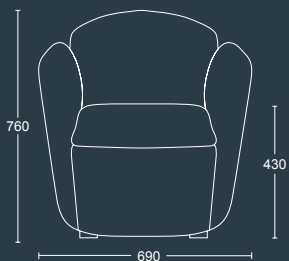

pulse[®]
DESIGN

CHICO - B / BLACK NYLON FEET

CHICO

CHICO - B

Tub armchair
with black nylon
feet.

DIMENSIONS

WIDTH	690mm
DEPTH	660mm
SEAT HEIGHT	430mm
OVERALL HEIGHT	760mm

pulse[®]
DESIGN