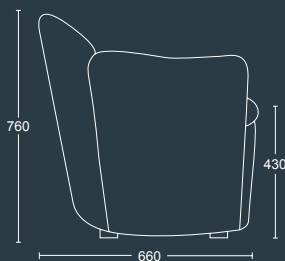

pulse[®]
DESIGN

CHICO - B / BLACK NYLON FEET

CHICO

CHICO - B

Tub armchair
with black nylon
feet.

DIMENSIONS

WIDTH	690mm
DEPTH	660mm
SEAT HEIGHT	430mm
OVERALL HEIGHT	760mm

pulse[®]
DESIGN