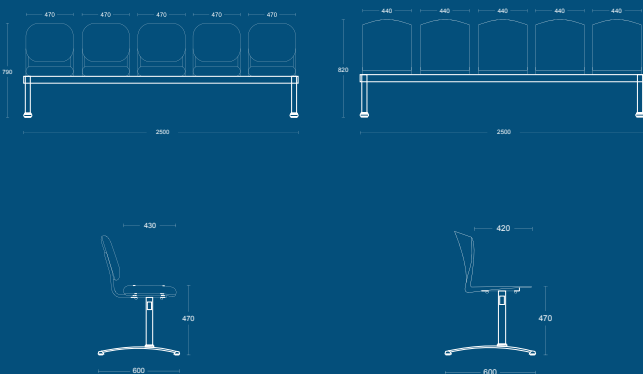

DIMENSIONS

WIDTH 1000mm
DEPTH 600mm
SEAT HEIGHT 470mm
OVERALL HEIGHT 790mm*

EB3 / EBP3 / NB3

Three seater beam with black frame, legs and glides

DIMENSIONS

WIDTH 1500mm
DEPTH 600mm
SEAT HEIGHT 470mm
OVERALL HEIGHT 790mm*

EB4 / EBP4 / NB4

Four seater beam with black frame, legs and glides

DIMENSIONS

WIDTH 2000mm
DEPTH 600mm
SEAT HEIGHT 470mm
OVERALL HEIGHT 790mm*

BEAM SEATING

EB5 / EBP5 / NB5

Five seater beam with black frame, legs and glides

DIMENSIONS

WIDTH 2500mm
DEPTH 600mm
SEAT HEIGHT 470mm
OVERALL HEIGHT 790mm*

*ADD 30MM FOR NILE BEAM (NB) MODELS

PSI Seating Limited

Parkside Mill
Walter Street
Blackburn
Lancashire
BB1 1TL

Telephone: **01254 673400**