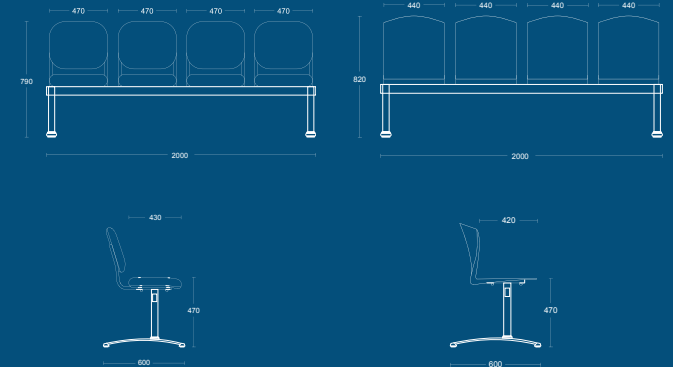

DIMENSIONS

WIDTH 1000mm
DEPTH 600mm
SEAT HEIGHT 470mm
OVERALL HEIGHT 790mm*

EB3 / EBP3 / NB3

Three seater beam with black frame, legs and glides

DIMENSIONS

WIDTH 1500mm
DEPTH 600mm
SEAT HEIGHT 470mm
OVERALL HEIGHT 790mm*

EB4 / EBP4 / NB4

Four seater beam with black frame, legs and glides

DIMENSIONS

WIDTH 2000mm
DEPTH 600mm
SEAT HEIGHT 470mm
OVERALL HEIGHT 790mm*

BEAM SEATING

EB5 / EBP5 / NB5

Five seater beam with black frame, legs and glides

DIMENSIONS

WIDTH 2500mm
DEPTH 600mm
SEAT HEIGHT 470mm
OVERALL HEIGHT 790mm*

*ADD 30MM FOR NILE BEAM (NB) MODELS

PSI Seating Limited

Parkside Mill
Walter Street
Blackburn
Lancashire
BB1 1TL

Telephone: **01254 673400**