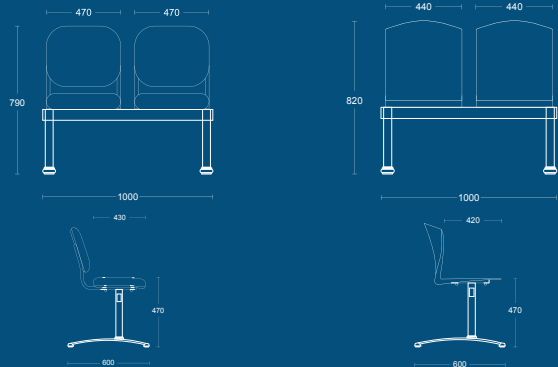

Standard Features

- 2, 3, 4 or 5 seater
- Upholstered seat and back (EB)
- Upholstered seat and polymer back (EBP)
- Polypropylene seat and back (NB)
- Black frame, legs and glides

Optional Features

- Black nylon armrests (fit either end of beam)
- Floor fixing legs
- Side table (BST)

DIMENSIONS

WIDTH 1000mm
DEPTH 600mm
SEAT HEIGHT 470mm
OVERALL HEIGHT 790mm*

EB3 / EBP3 / NB3

Three seater beam with black frame, legs and glides

DIMENSIONS

WIDTH 1500mm
DEPTH 600mm
SEAT HEIGHT 470mm
OVERALL HEIGHT 790mm*

EB4 / EBP4 / NB4

Four seater beam with black frame, legs and glides

DIMENSIONS

WIDTH 2000mm
DEPTH 600mm
SEAT HEIGHT 470mm
OVERALL HEIGHT 790mm*

BEAM SEATING

EB5 / EBP5 / NB5

Five seater beam with black frame, legs and glides

DIMENSIONS

WIDTH 2500mm
DEPTH 600mm
SEAT HEIGHT 470mm
OVERALL HEIGHT 790mm*

*ADD 30MM FOR NILE BEAM (NB) MODELS

PSI Seating Limited

Parkside Mill
Walter Street
Blackburn
Lancashire
BB1 1TL

Telephone: **01254 673400**