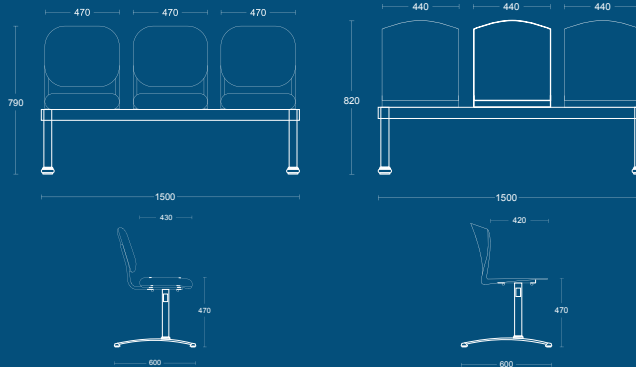

Standard Features

- 2, 3, 4 or 5 seater
- Upholstered seat and back (EB)
- Upholstered seat and polymer back (EBP)
- Polypropylene seat and back (NB)
- Black frame, legs and glides

Optional Features

- Black nylon armrests (fit either end of beam)
- Floor fixing legs
- Side table (BST)

DIMENSIONS

WIDTH 1000mm
DEPTH 600mm
SEAT HEIGHT 470mm
OVERALL HEIGHT 790mm*

EB3 / EBP3 / NB3

Three seater beam with black frame, legs and glides

DIMENSIONS

WIDTH 1500mm
DEPTH 600mm
SEAT HEIGHT 470mm
OVERALL HEIGHT 790mm*

EB4 / EBP4 / NB4

Four seater beam with black frame, legs and glides

DIMENSIONS

WIDTH 2000mm
DEPTH 600mm
SEAT HEIGHT 470mm
OVERALL HEIGHT 790mm*

BEAM SEATING

EB5 / EBP5 / NB5

Five seater beam with black frame, legs and glides

DIMENSIONS

WIDTH 2500mm
DEPTH 600mm
SEAT HEIGHT 470mm
OVERALL HEIGHT 790mm*

*ADD 30MM FOR NILE BEAM (NB) MODELS

PSI Seating Limited

Parkside Mill
Walter Street
Blackburn
Lancashire
BB1 1TL

Telephone: **01254 673400**